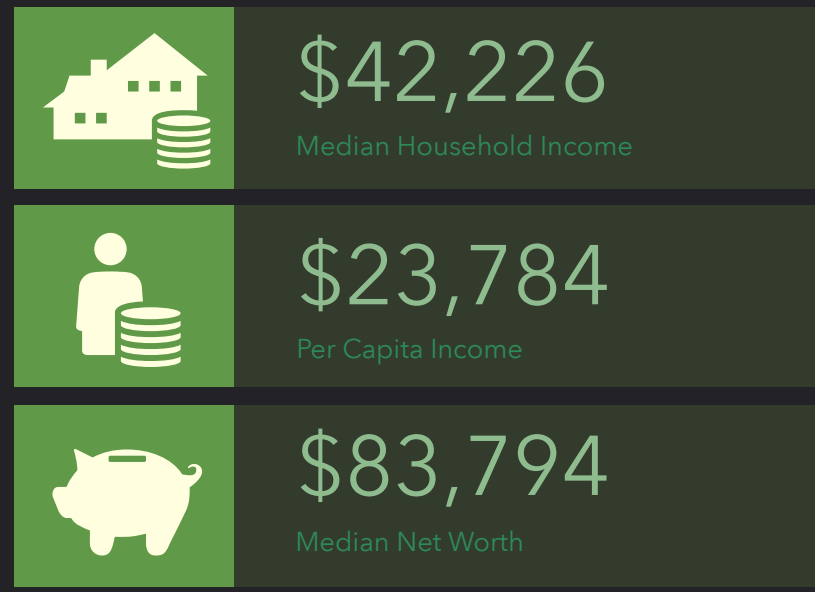

DEMOGRAPHIC PROFILE

Webster County, GA

Geography: County

EDUCATION

EMPLOYMENT

KEY FACTS

INCOME

This infographic contains data provided by Esri. The vintage of the data is 2019, 2024.
© 2020 Esri

Source: This infographic contains data provided by Esri. The vintage of the data is 2019, 2024.