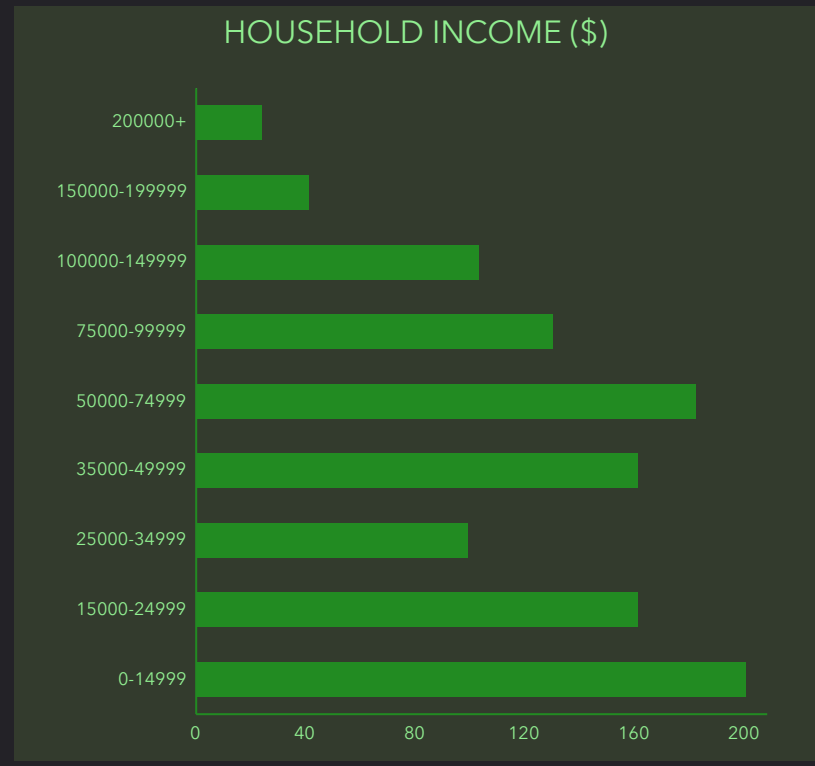

DEMOGRAPHIC PROFILE

Webster County, GA

Geography: County

EDUCATION

EMPLOYMENT

KEY FACTS

INCOME

This infographic contains data provided by Esri. The vintage of the data is 2019, 2024.
© 2020 Esri

Source: This infographic contains data provided by Esri. The vintage of the data is 2019, 2024.