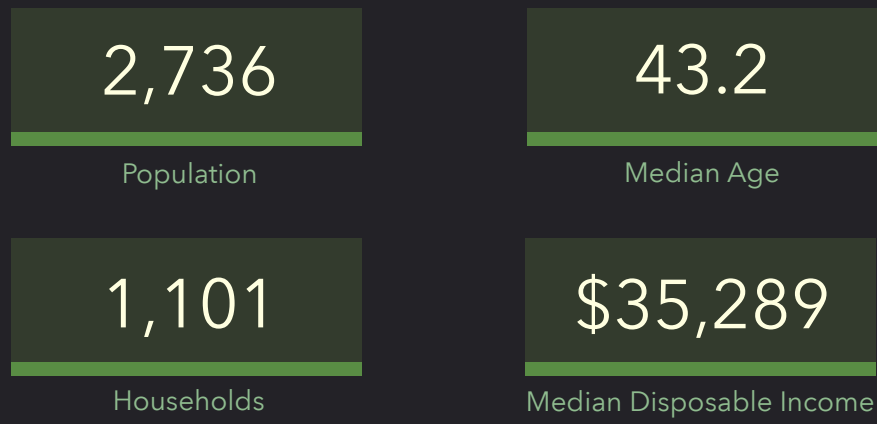

DEMOGRAPHIC PROFILE

Webster County, GA

Geography: County

EDUCATION

EMPLOYMENT

KEY FACTS

INCOME

This infographic contains data provided by Esri. The vintage of the data is 2019, 2024.
© 2020 Esri

Source: This infographic contains data provided by Esri. The vintage of the data is 2019, 2024.