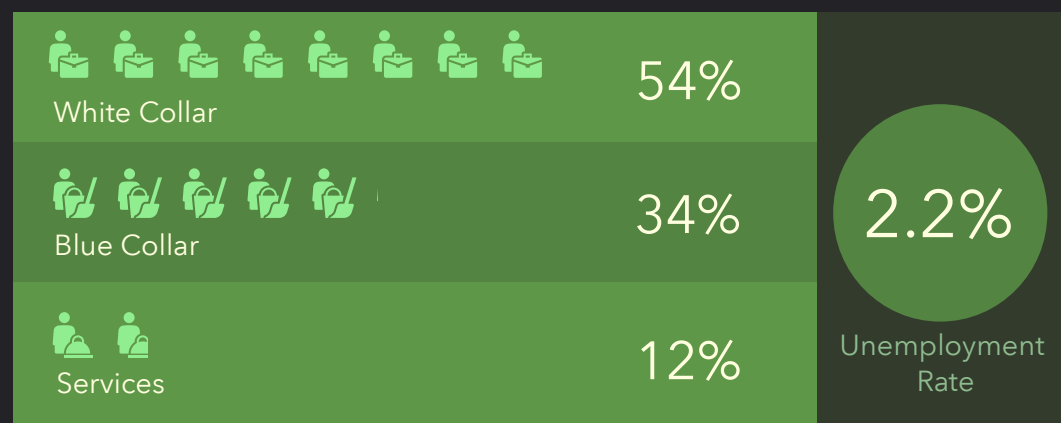

DEMOGRAPHIC PROFILE

Webster County, GA

Geography: County

EDUCATION

EMPLOYMENT

KEY FACTS

INCOME

This infographic contains data provided by Esri. The vintage of the data is 2019, 2024.
© 2020 Esri