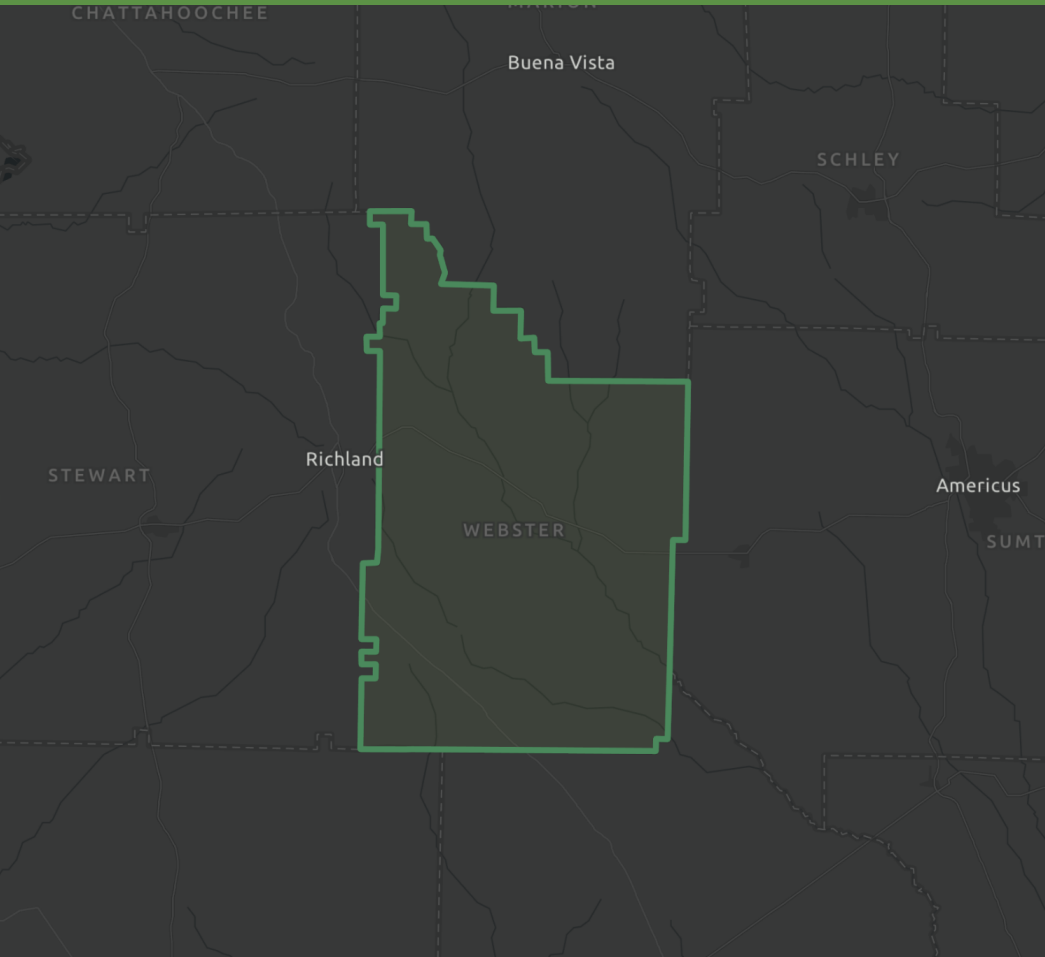

DEMOGRAPHIC PROFILE

Webster County, GA

Geography: County

EDUCATION

EMPLOYMENT

KEY FACTS

INCOME

This infographic contains data provided by Esri. The vintage of the data is 2019, 2024.
© 2020 Esri

Source: This infographic contains data provided by Esri. The vintage of the data is 2019, 2024.