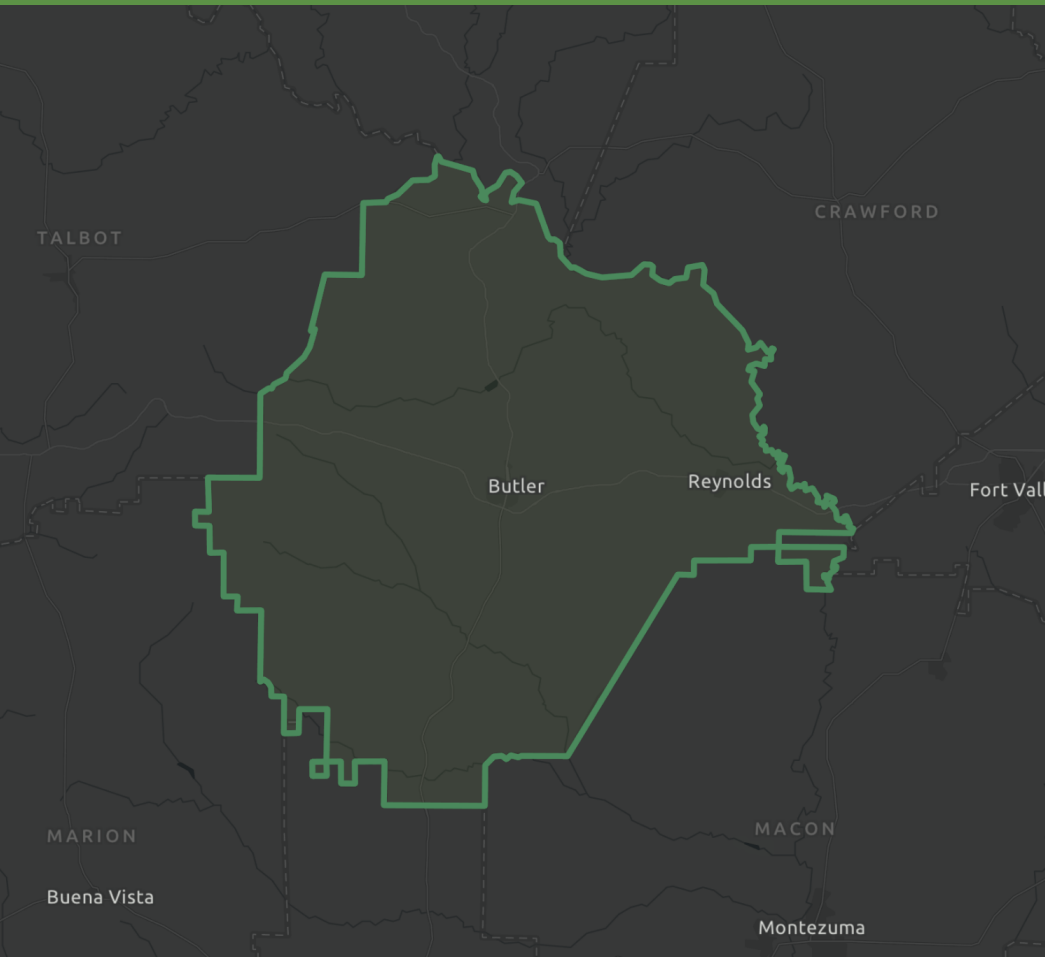

DEMOGRAPHIC PROFILE

Taylor County, GA

Geography: County

EDUCATION

EMPLOYMENT

KEY FACTS

INCOME

This infographic contains data provided by Esri. The vintage of the data is 2019, 2024.
© 2020 Esri

Source: This infographic contains data provided by Esri. The vintage of the data is 2019, 2024.