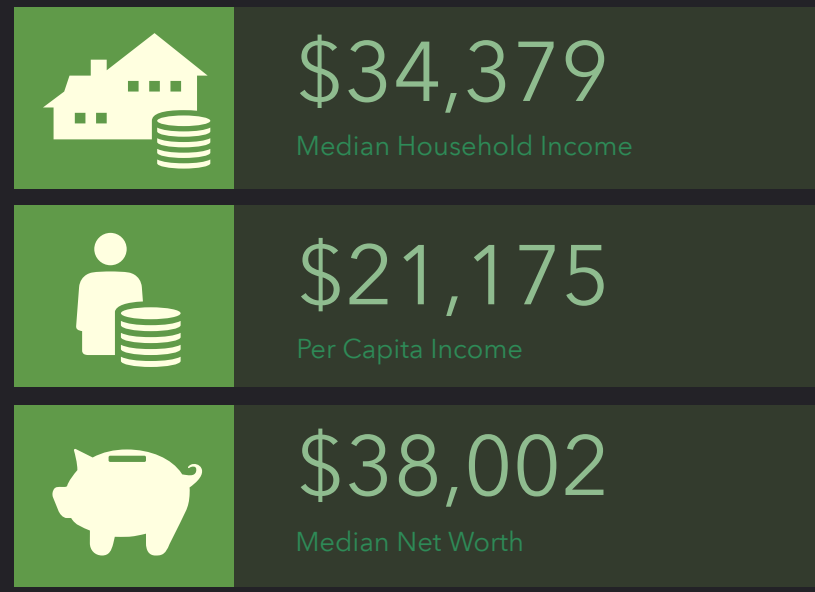

DEMOGRAPHIC PROFILE

Taylor County, GA

Geography: County

EDUCATION

EMPLOYMENT

KEY FACTS

INCOME

This infographic contains data provided by Esri. The vintage of the data is 2019, 2024.
© 2020 Esri

Source: This infographic contains data provided by Esri. The vintage of the data is 2019, 2024.