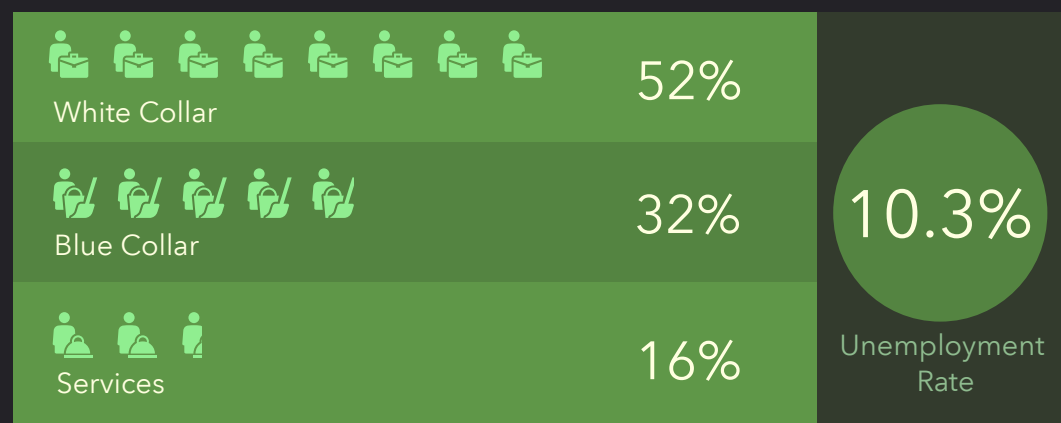

DEMOGRAPHIC PROFILE

Taylor County, GA

Geography: County

EDUCATION

EMPLOYMENT

KEY FACTS

INCOME

This infographic contains data provided by Esri. The vintage of the data is 2019, 2024.
© 2020 Esri