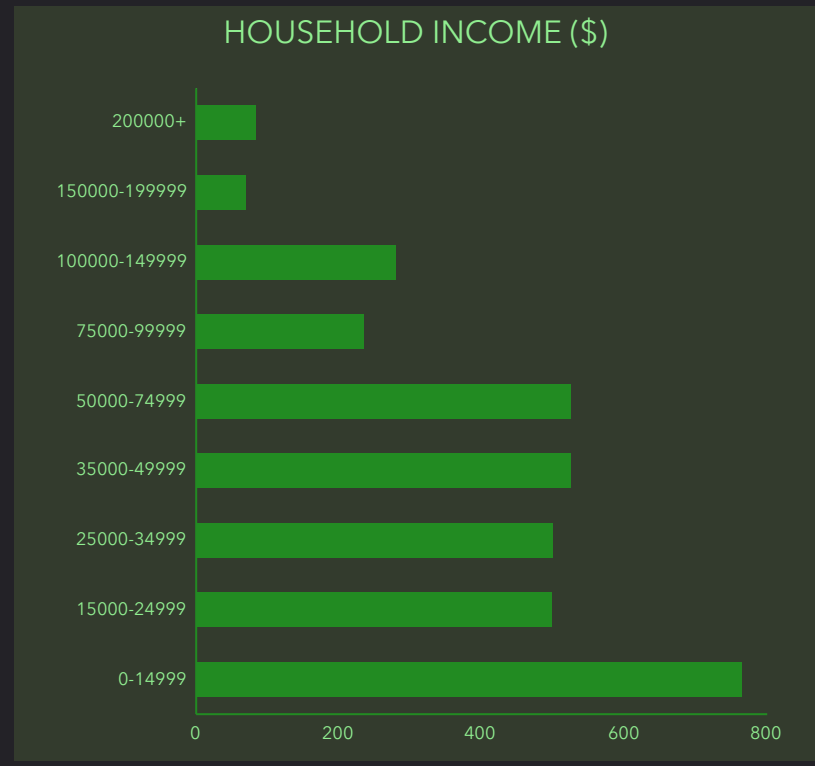

DEMOGRAPHIC PROFILE

Taylor County, GA

Geography: County

EDUCATION

EMPLOYMENT

KEY FACTS

INCOME

This infographic contains data provided by Esri. The vintage of the data is 2019, 2024.
© 2020 Esri

Source: This infographic contains data provided by Esri. The vintage of the data is 2019, 2024.