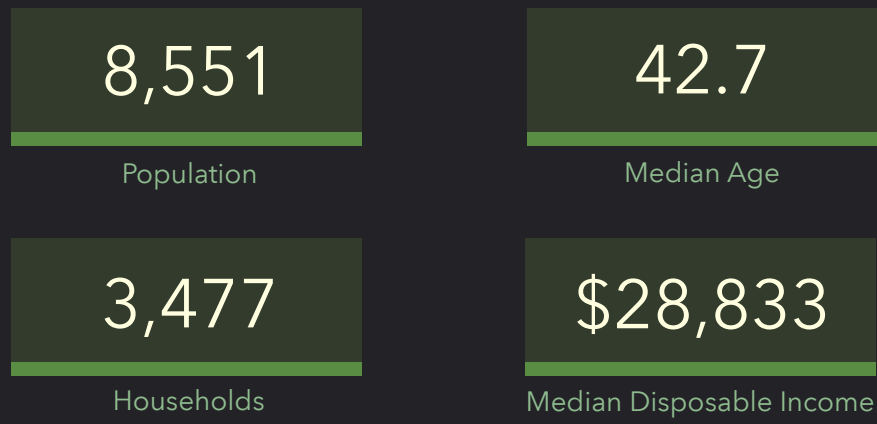

DEMOGRAPHIC PROFILE

Taylor County, GA

Geography: County

EDUCATION

EMPLOYMENT

KEY FACTS

INCOME

This infographic contains data provided by Esri. The vintage of the data is 2019, 2024.
© 2020 Esri

Source: This infographic contains data provided by Esri. The vintage of the data is 2019, 2024.