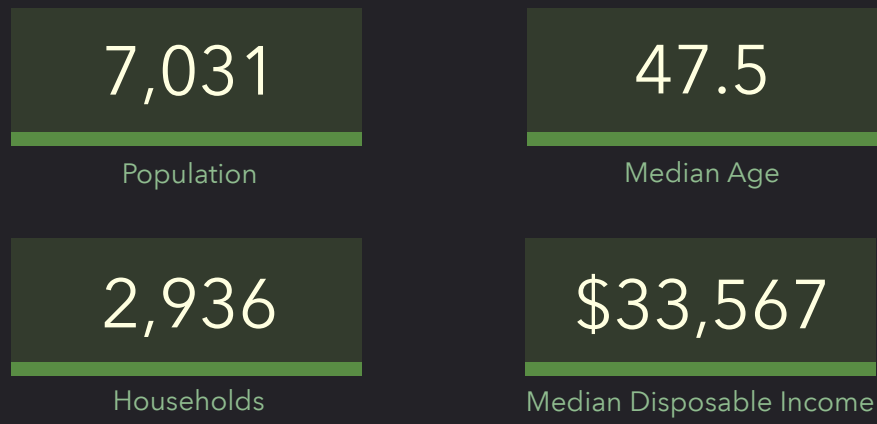

DEMOGRAPHIC PROFILE

Talbot County, GA 4

Geography: County

EDUCATION

EMPLOYMENT

INCOME

KEY FACTS

This infographic contains data provided by Esri. The vintage of the data is 2019, 2024.
© 2020 Esri

Source: This infographic contains data provided by Esri. The vintage of the data is 2019, 2024.