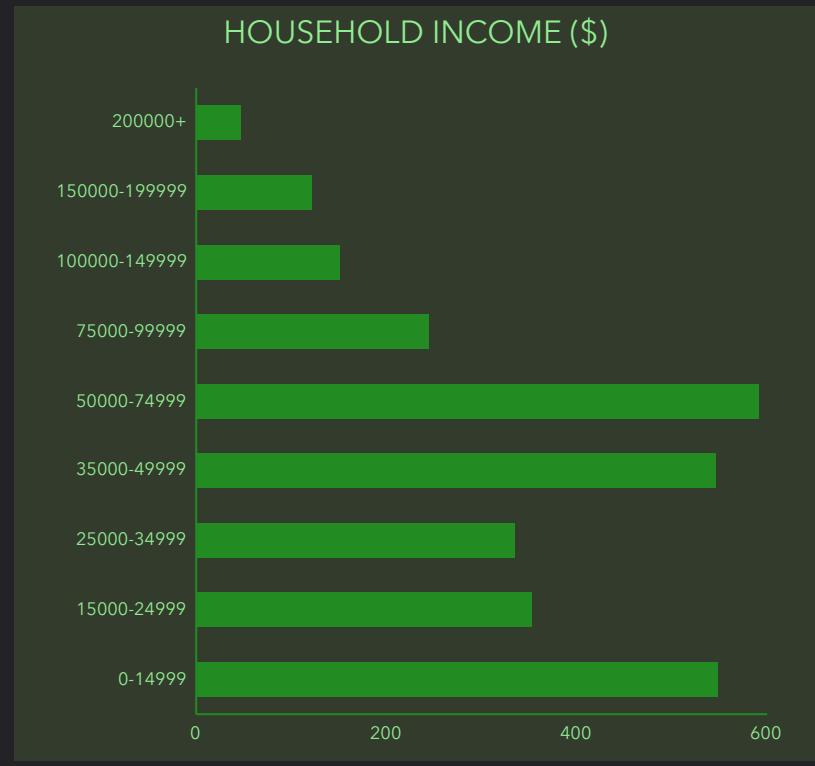

DEMOGRAPHIC PROFILE

Talbot County, GA 4

Geography: County

EDUCATION

EMPLOYMENT

INCOME

KEY FACTS

This infographic contains data provided by Esri. The vintage of the data is 2019, 2024.
© 2020 Esri

Source: This infographic contains data provided by Esri. The vintage of the data is 2019, 2024.