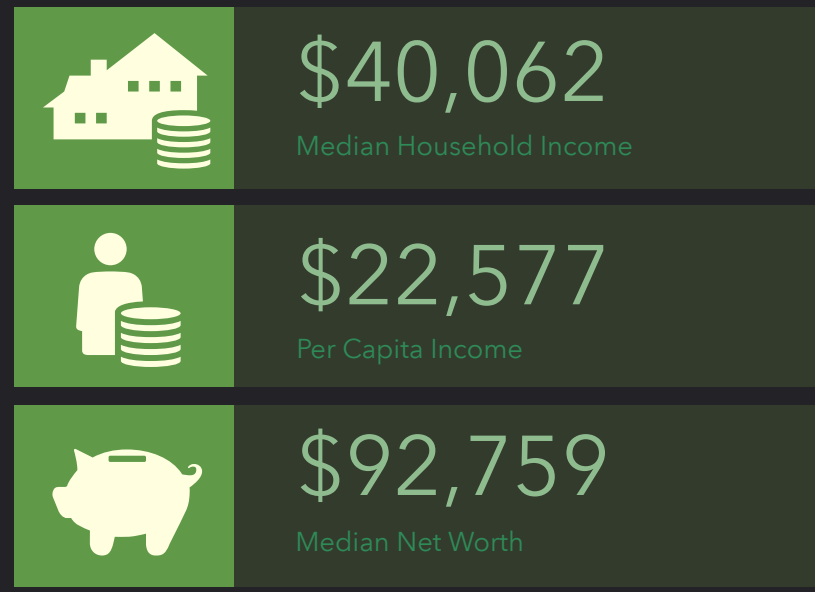

DEMOGRAPHIC PROFILE

Talbot County, GA 4

Geography: County

EDUCATION

EMPLOYMENT

INCOME

KEY FACTS

This infographic contains data provided by Esri. The vintage of the data is 2019, 2024.
© 2020 Esri

Source: This infographic contains data provided by Esri. The vintage of the data is 2019, 2024.