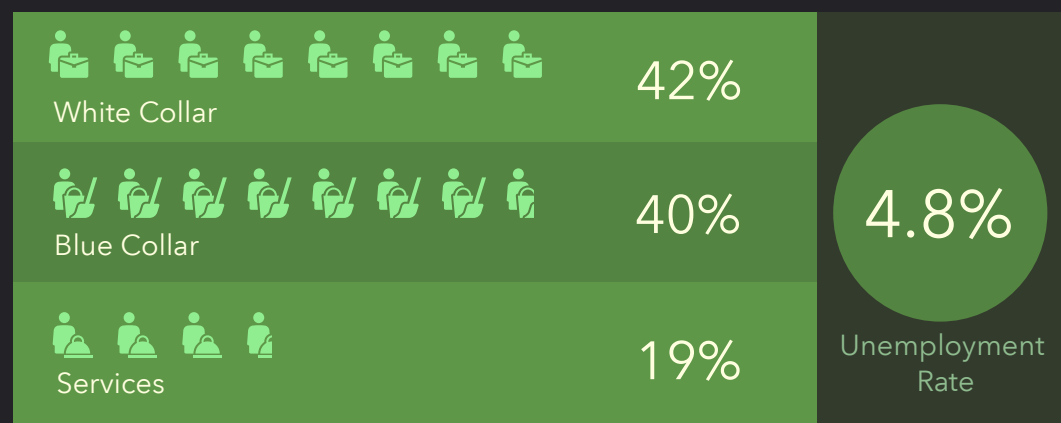

DEMOGRAPHIC PROFILE

Talbot County, GA 4

Geography: County

EDUCATION

EMPLOYMENT

INCOME

KEY FACTS

This infographic contains data provided by Esri. The vintage of the data is 2019, 2024.
© 2020 Esri