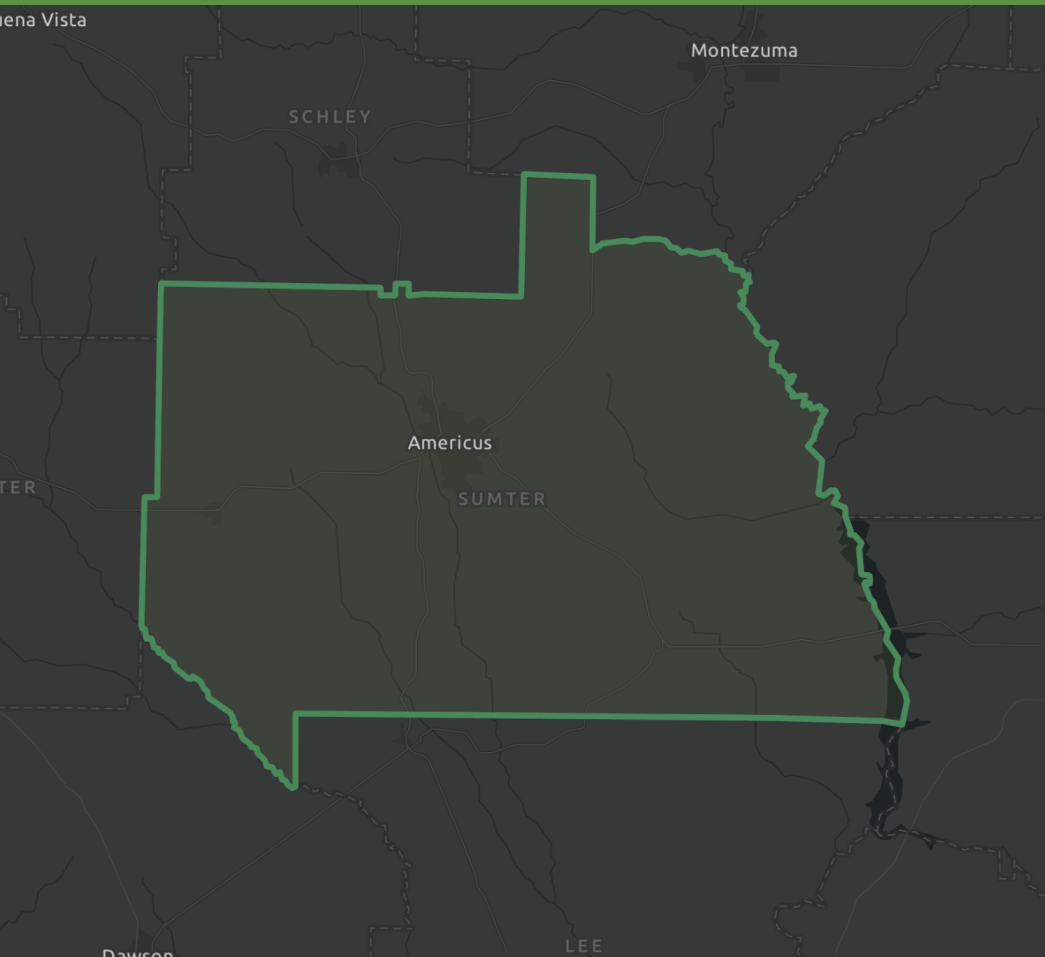

DEMOGRAPHIC PROFILE

Sumter County, GA

Geography: County

EDUCATION

EMPLOYMENT

INCOME

KEY FACTS

This infographic contains data provided by Esri. The vintage of the data is 2019, 2024.
© 2020 Esri

Source: This infographic contains data provided by Esri. The vintage of the data is 2019, 2024.