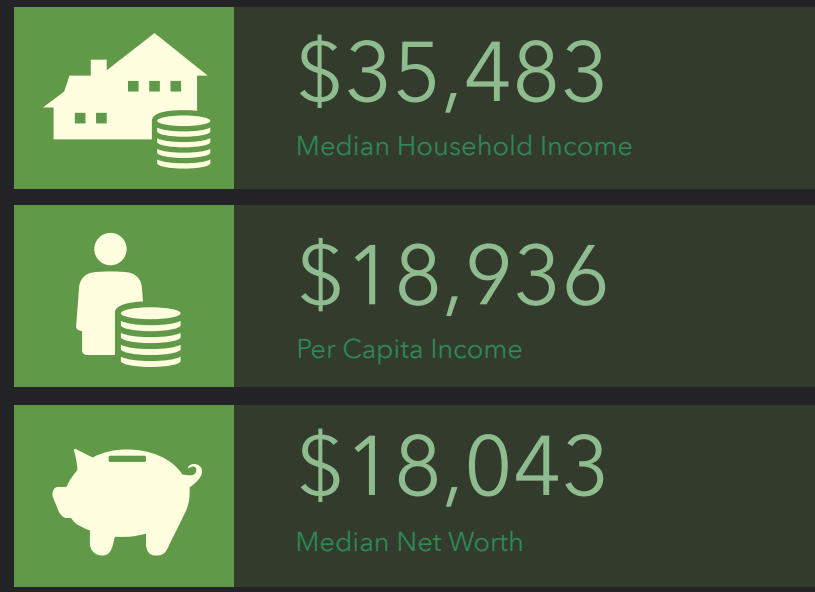

DEMOGRAPHIC PROFILE

Sumter County, GA

Geography: County

EDUCATION

EMPLOYMENT

INCOME

KEY FACTS

This infographic contains data provided by Esri. The vintage of the data is 2019, 2024.
© 2020 Esri

Source: This infographic contains data provided by Esri. The vintage of the data is 2019, 2024.