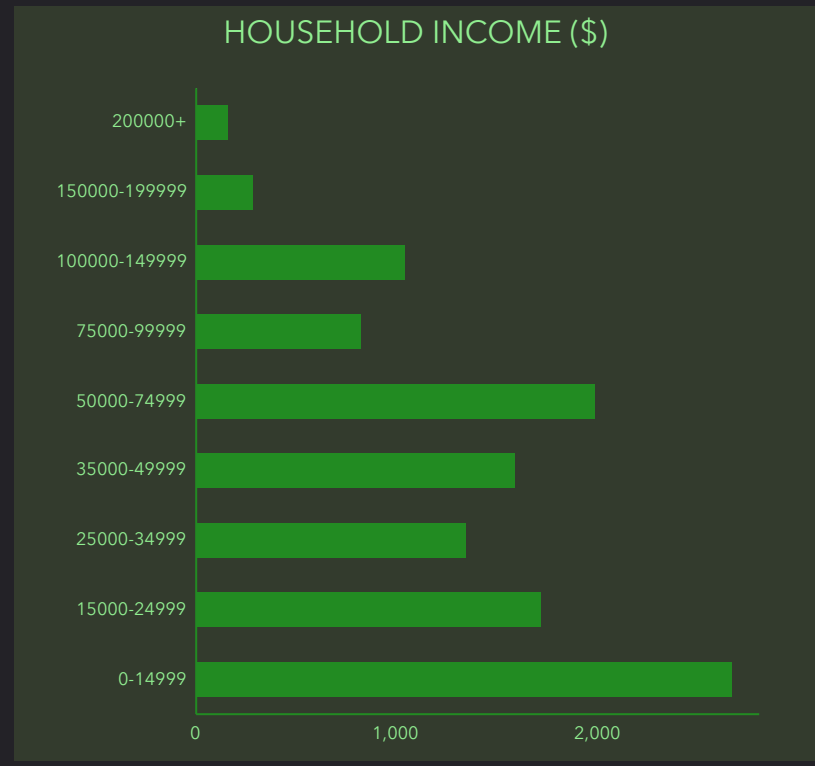

DEMOGRAPHIC PROFILE

Sumter County, GA

Geography: County

EDUCATION

EMPLOYMENT

INCOME

KEY FACTS

This infographic contains data provided by Esri. The vintage of the data is 2019, 2024.
© 2020 Esri

Source: This infographic contains data provided by Esri. The vintage of the data is 2019, 2024.