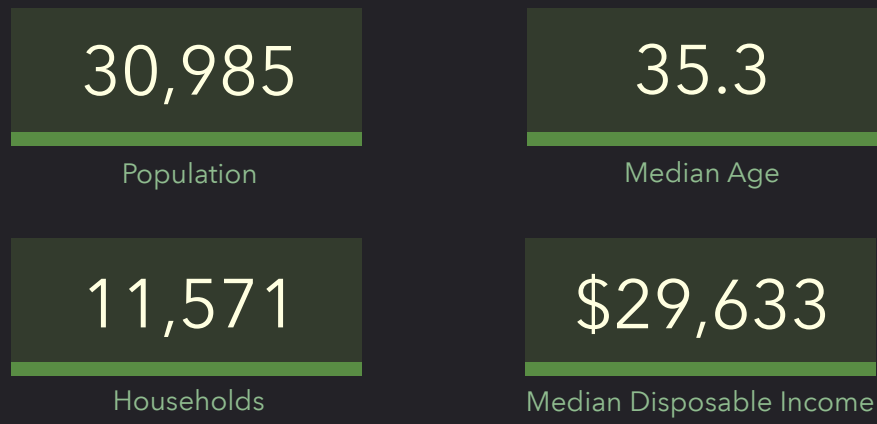

DEMOGRAPHIC PROFILE

Sumter County, GA

Geography: County

EDUCATION

EMPLOYMENT

INCOME

KEY FACTS

This infographic contains data provided by Esri. The vintage of the data is 2019, 2024.
© 2020 Esri

Source: This infographic contains data provided by Esri. The vintage of the data is 2019, 2024.