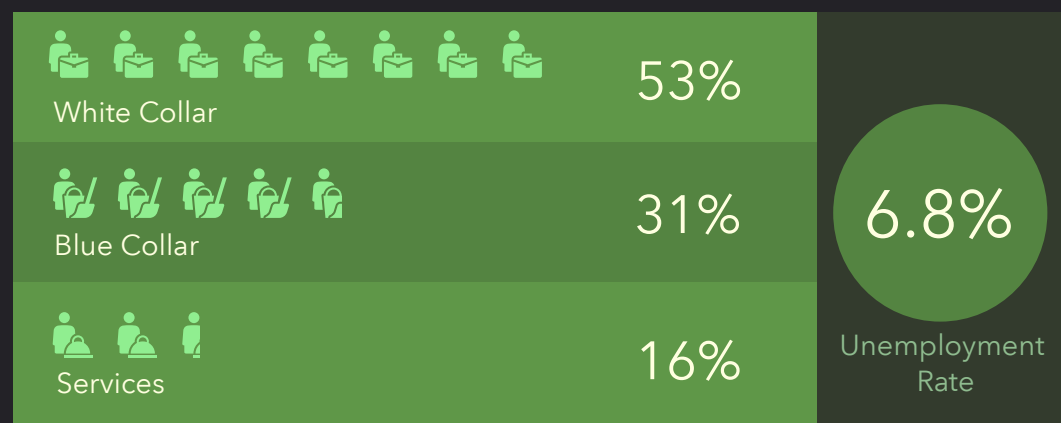

DEMOGRAPHIC PROFILE

Sumter County, GA

Geography: County

EDUCATION

EMPLOYMENT

INCOME

KEY FACTS

This infographic contains data provided by Esri. The vintage of the data is 2019, 2024.
© 2020 Esri