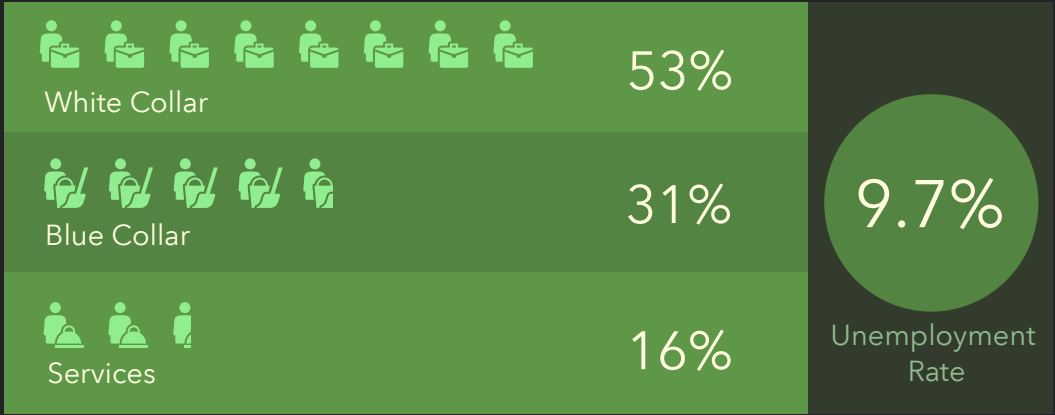

DEMOGRAPHIC PROFILE

Schley County, GA

Geography: County

EDUCATION

EMPLOYMENT

INCOME

KEY FACTS

This infographic contains data provided by Esri. The vintage of the data is 2019, 2024.