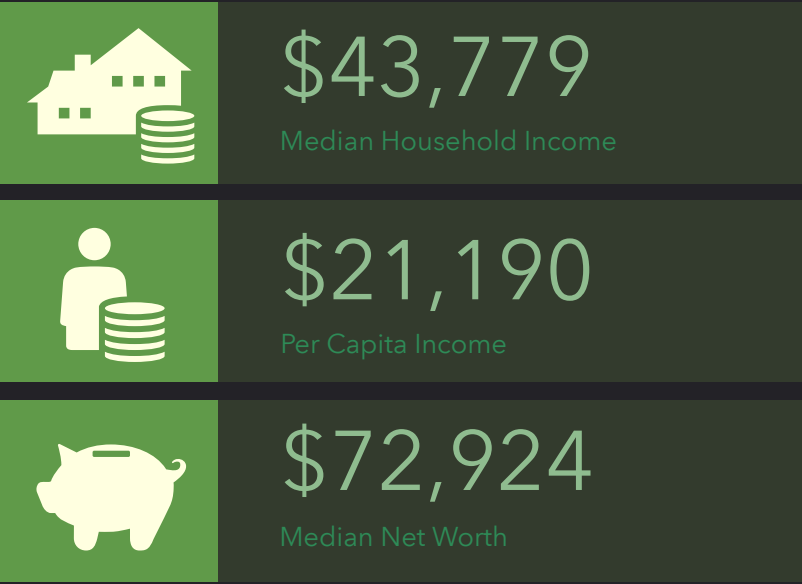

DEMOGRAPHIC PROFILE

Schley County, GA

Geography: County

EDUCATION

EMPLOYMENT

INCOME

KEY FACTS

This infographic contains data provided by Esri. The vintage of the data is 2019, 2024.