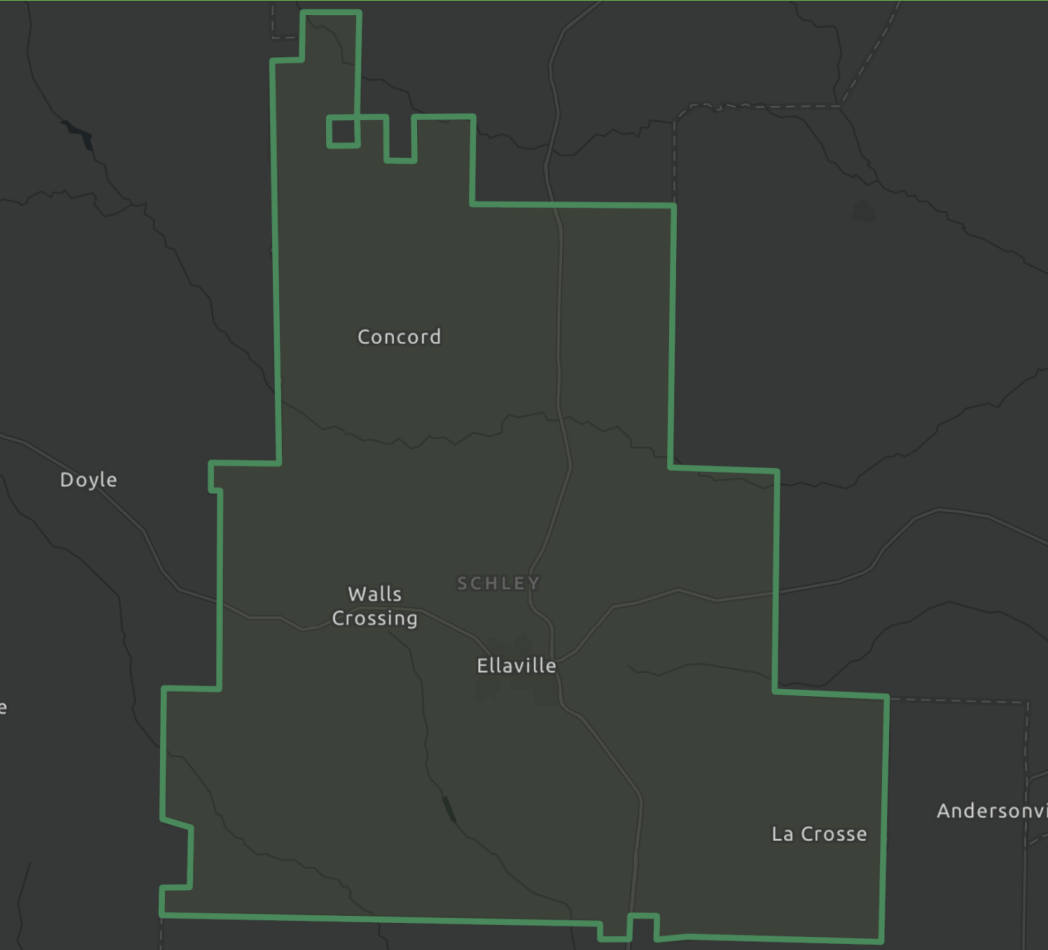

DEMOGRAPHIC PROFILE

Schley County, GA

Geography: County

EDUCATION

EMPLOYMENT

INCOME

KEY FACTS

This infographic contains data provided by Esri. The vintage of the data is 2019, 2024.

© 2020 Esri

Source: This infographic contains data provided by Esri. The vintage of the data is 2019, 2024.