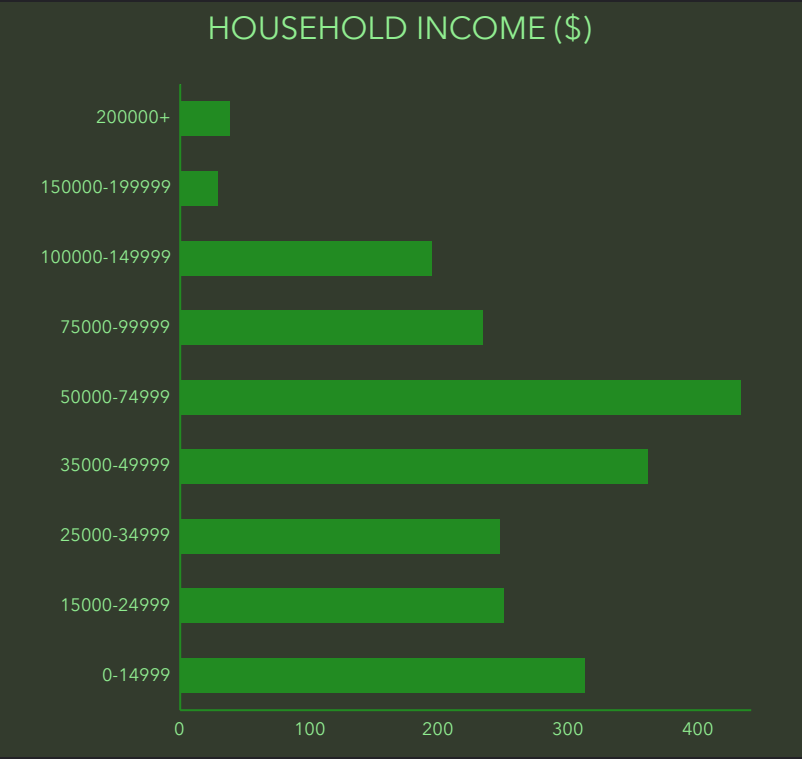

DEMOGRAPHIC PROFILE

Schley County, GA

Geography: County

EDUCATION

EMPLOYMENT

INCOME

KEY FACTS

This infographic contains data provided by Esri. The vintage of the data is 2019, 2024.