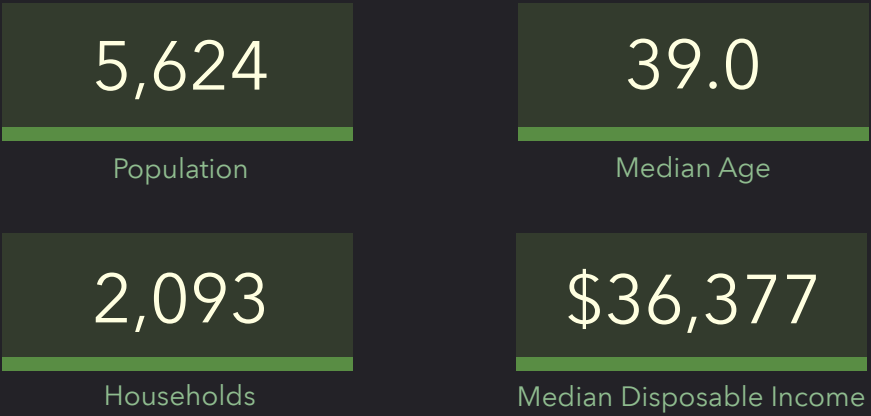

DEMOGRAPHIC PROFILE

Schley County, GA

Geography: County

EDUCATION

EMPLOYMENT

INCOME

KEY FACTS

This infographic contains data provided by Esri. The vintage of the data is 2019, 2024.

© 2020 Esri

Source: This infographic contains data provided by Esri. The vintage of the data is 2019, 2024.