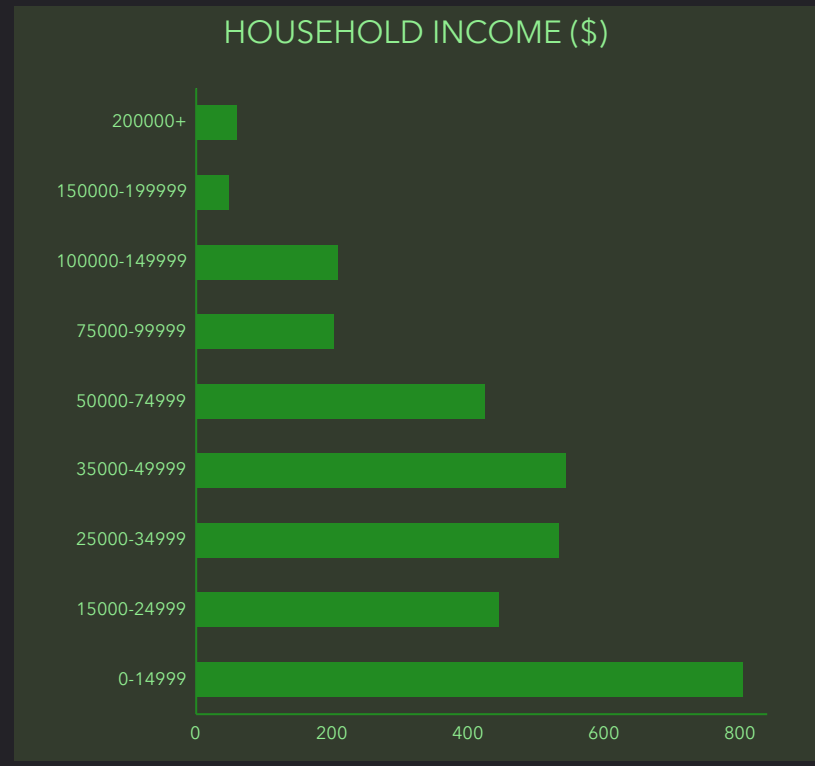

DEMOGRAPHIC PROFILE

Randolph County, GA 3

Geography: County

EDUCATION

EMPLOYMENT

INCOME

KEY FACTS

This infographic contains data provided by Esri. The vintage of the data is 2019, 2024.
© 2020 Esri