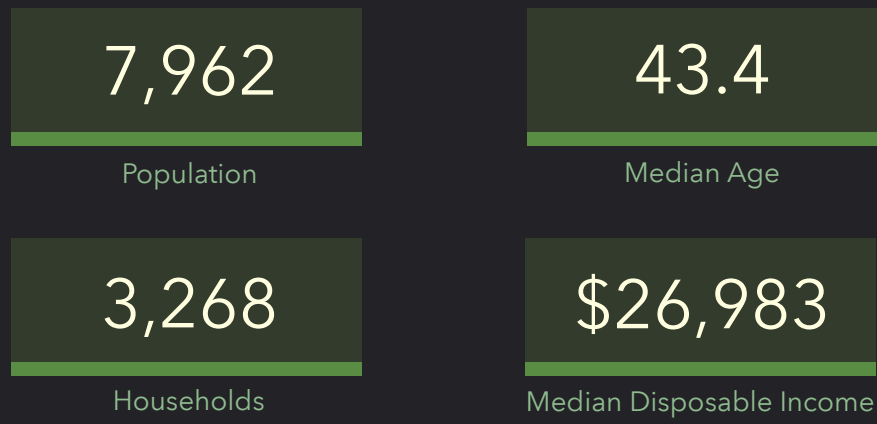

DEMOGRAPHIC PROFILE

Randolph County, GA 3

Geography: County

EDUCATION

EMPLOYMENT

INCOME

KEY FACTS

This infographic contains data provided by Esri. The vintage of the data is 2019, 2024.
© 2020 Esri