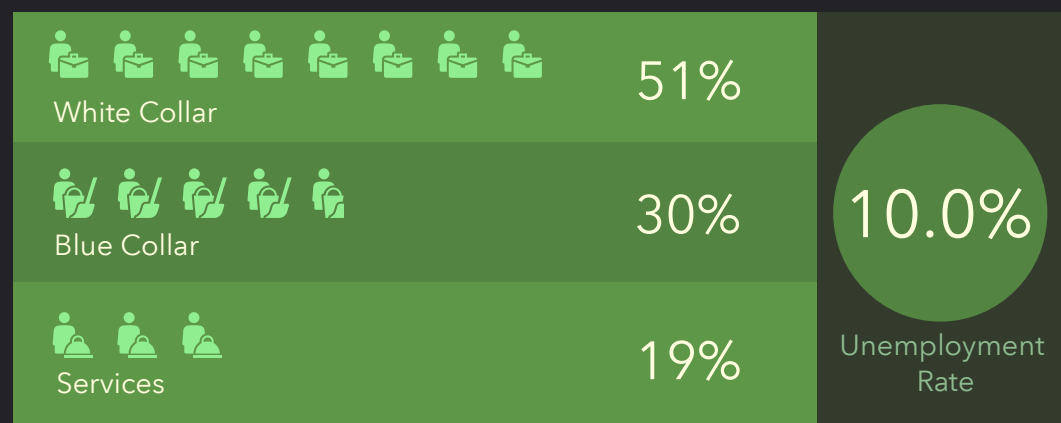

DEMOGRAPHIC PROFILE

Randolph County, GA 3

Geography: County

EDUCATION

EMPLOYMENT

INCOME

KEY FACTS

This infographic contains data provided by Esri. The vintage of the data is 2019, 2024.
© 2020 Esri