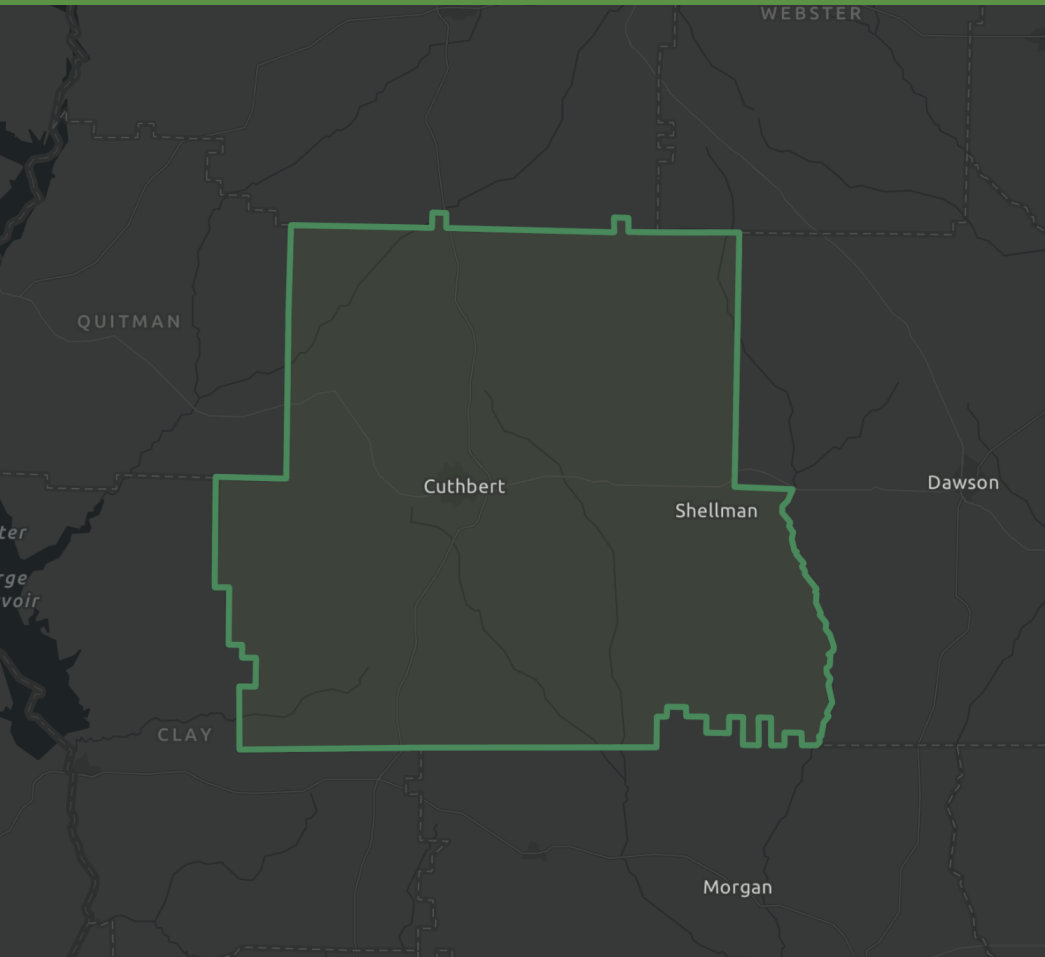

DEMOGRAPHIC PROFILE

Randolph County, GA 3

Geography: County

EDUCATION

EMPLOYMENT

INCOME

KEY FACTS

This infographic contains data provided by Esri. The vintage of the data is 2019, 2024.
© 2020 Esri