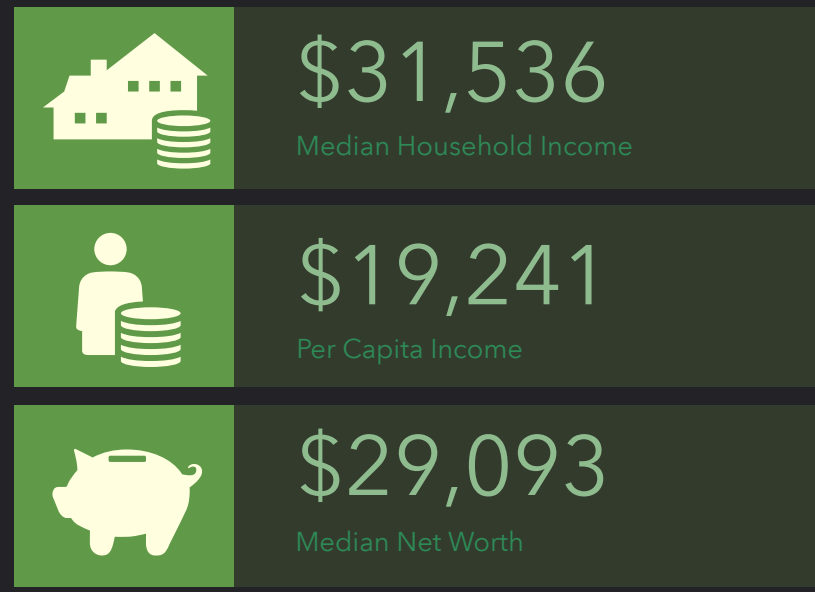

DEMOGRAPHIC PROFILE

Randolph County, GA 3

Geography: County

EDUCATION

EMPLOYMENT

INCOME

KEY FACTS

This infographic contains data provided by Esri. The vintage of the data is 2019, 2024.
© 2020 Esri