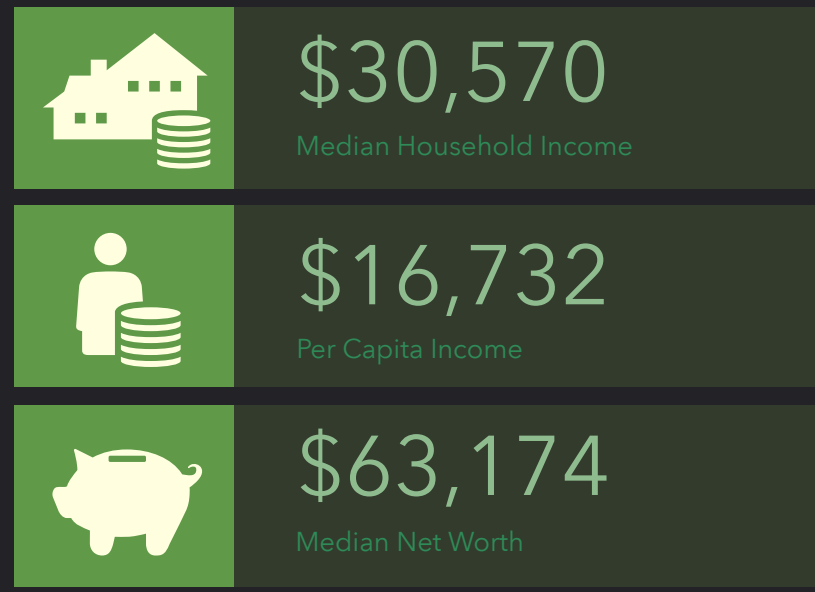

DEMOGRAPHIC PROFILE

Quitman County, GA

Geography: County

EDUCATION

EMPLOYMENT

INCOME

KEY FACTS

This infographic contains data provided by Esri. The vintage of the data is 2019, 2024.
© 2020 Esri

Source: This infographic contains data provided by Esri. The vintage of the data is 2019, 2024.