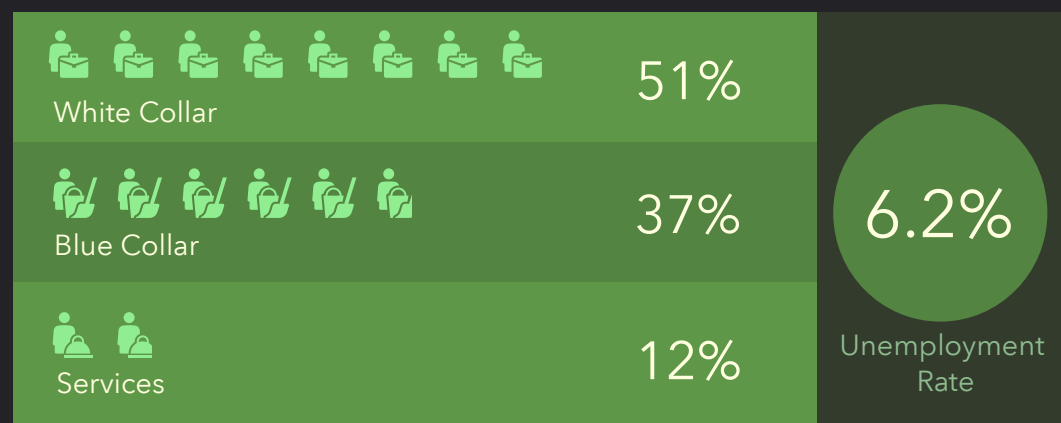

EMPLOYMENT