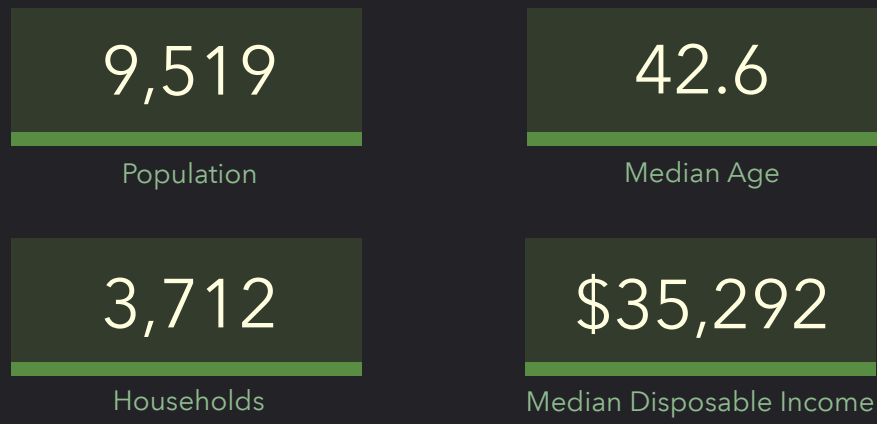

DEMOGRAPHIC PROFILE

Marion County, GA 2

Geography: County

EDUCATION

EMPLOYMENT

KEY FACTS

INCOME

HOUSEHOLD INCOME ($)

This infographic contains data provided by Esri. The vintage of the data is 2019, 2024.
© 2020 Esri