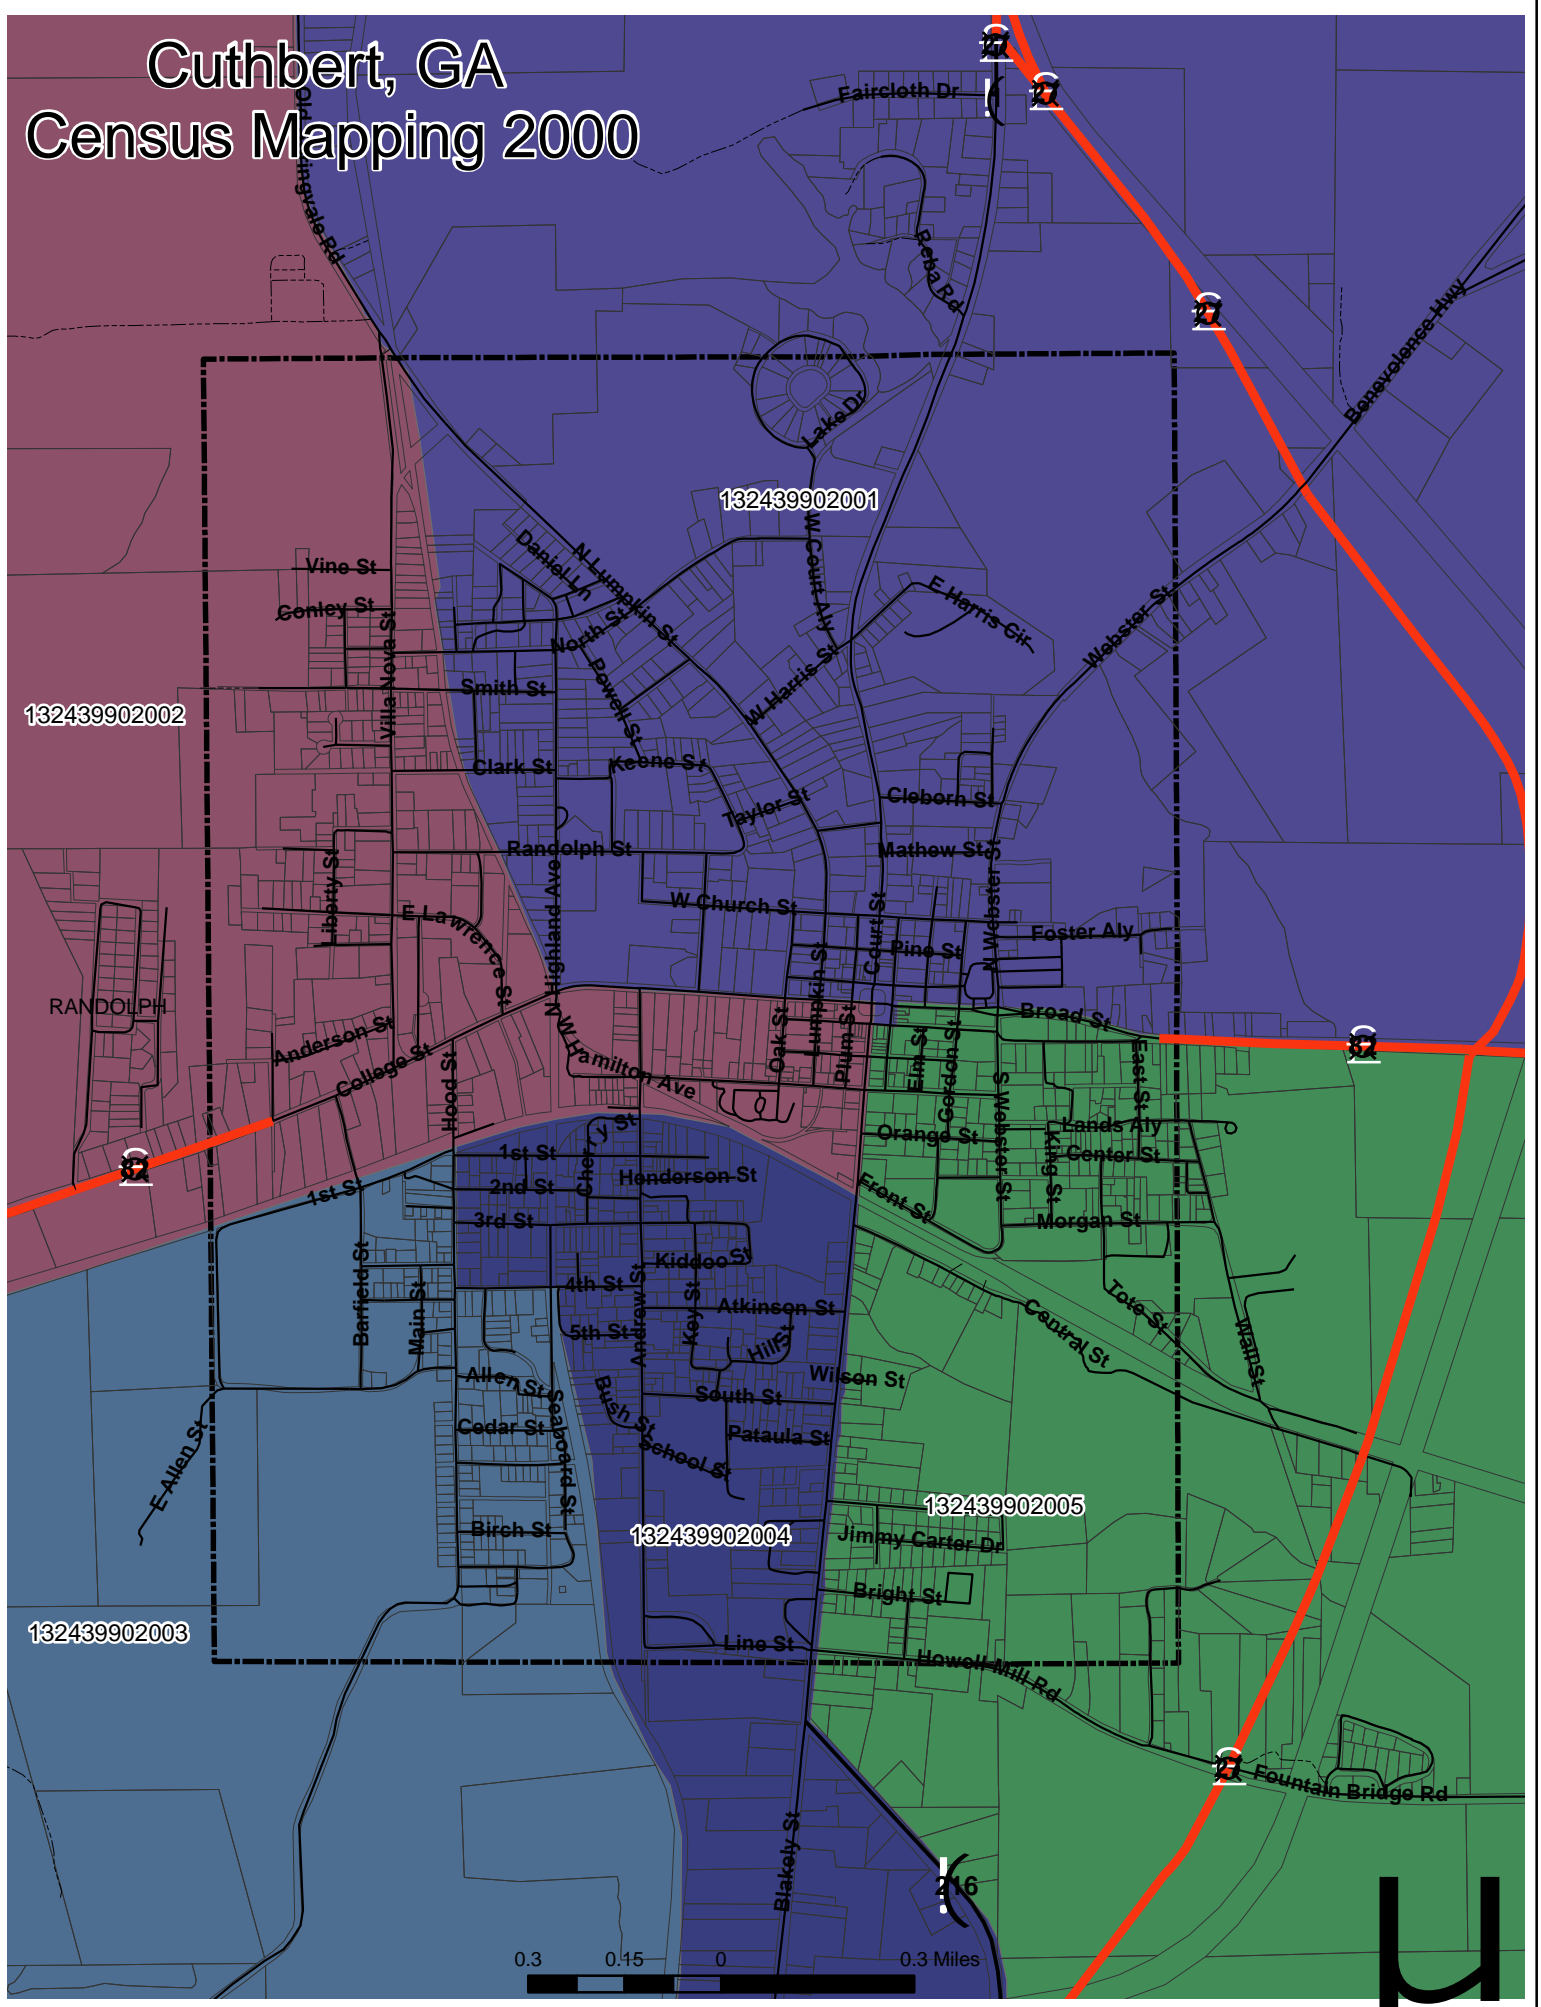

Cuthbert, GA Census Mapping 2000

132439902001

132439902002

132439902003

132439902004

132439902005

0.3 0.15 0 0.3 Miles