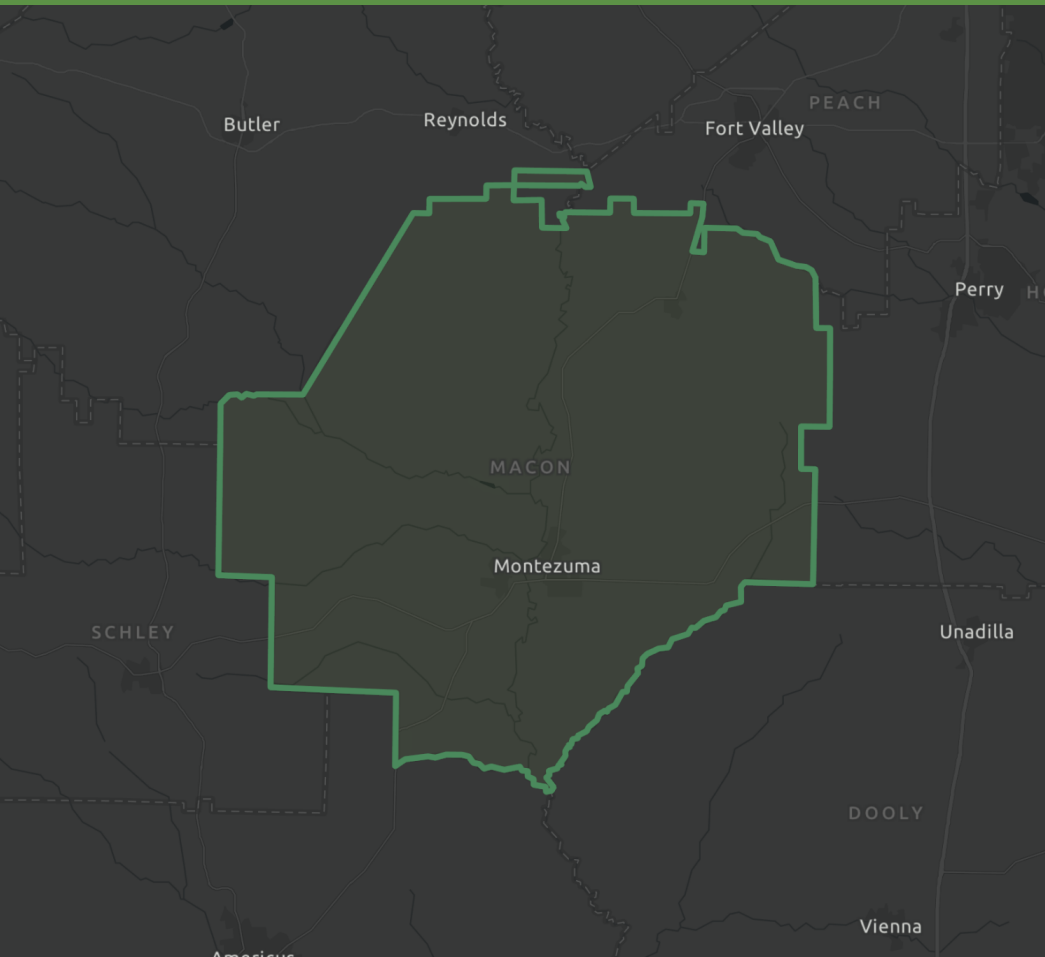

# DEMOGRAPHIC PROFILE

Macon County, GA

Geography: County

## EDUCATION

## KEY FACTS

This infographic contains data provided by Esri. The vintage of the data is 2019, 2024.  
© 2020 Esri

Source: This infographic contains data provided by Esri. The vintage of the data is 2019, 2024.