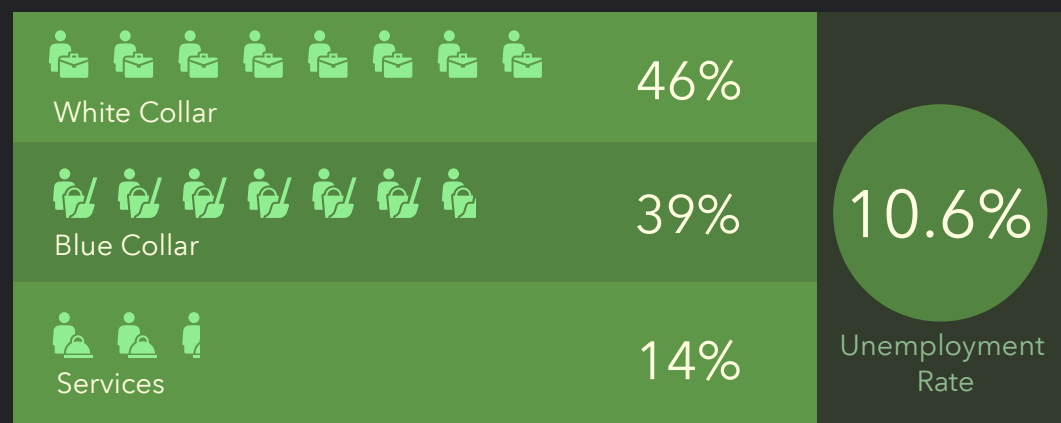

EMPLOYMENT