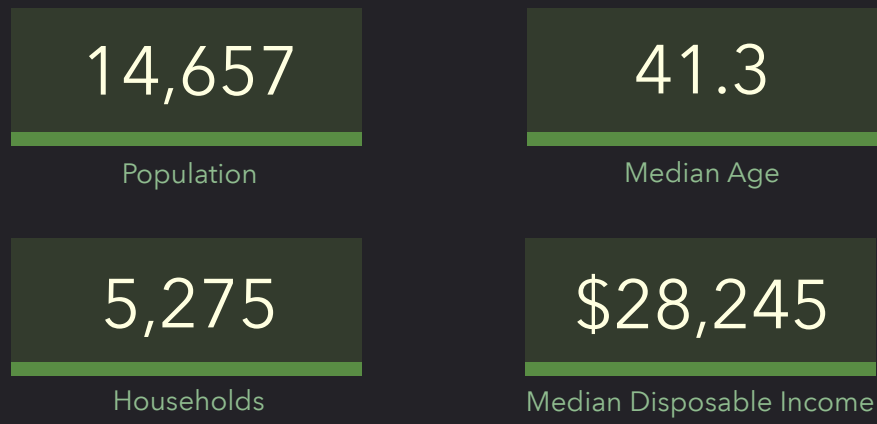

DEMOGRAPHIC PROFILE

Dooly County, GA
 Geography: County

EDUCATION

EMPLOYMENT

INCOME

KEY FACTS

This infographic contains data provided by Esri. The vintage of the data is 2019, 2024.
 © 2020 Esri

Source: This infographic contains data provided by Esri. The vintage of the data is 2019, 2024.