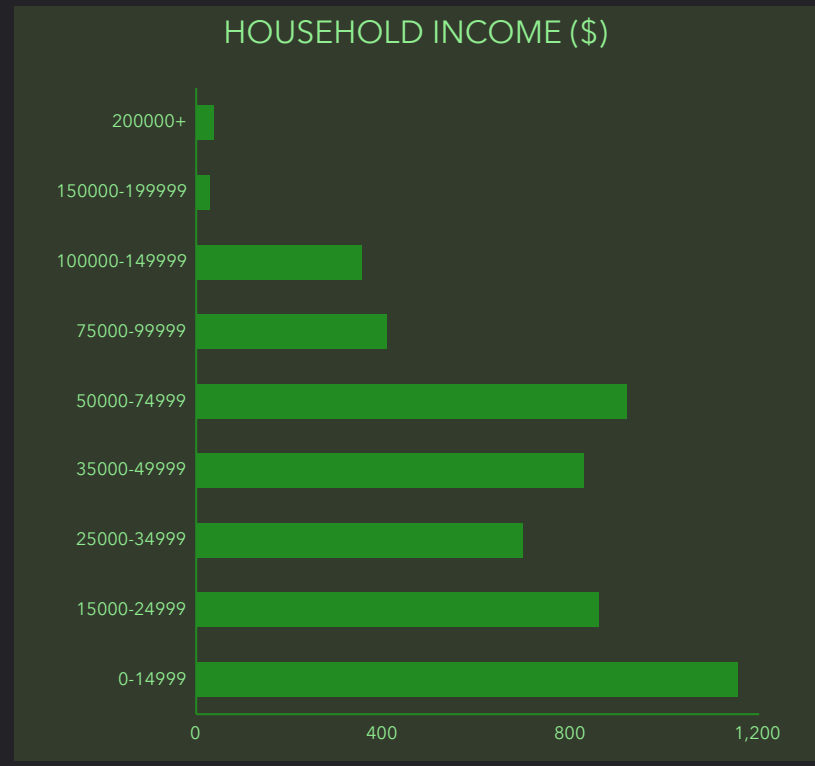

DEMOGRAPHIC PROFILE

Dooly County, GA
 Geography: County

EDUCATION

EMPLOYMENT

INCOME

KEY FACTS

This infographic contains data provided by Esri. The vintage of the data is 2019, 2024.
 © 2020 Esri

Source: This infographic contains data provided by Esri. The vintage of the data is 2019, 2024.