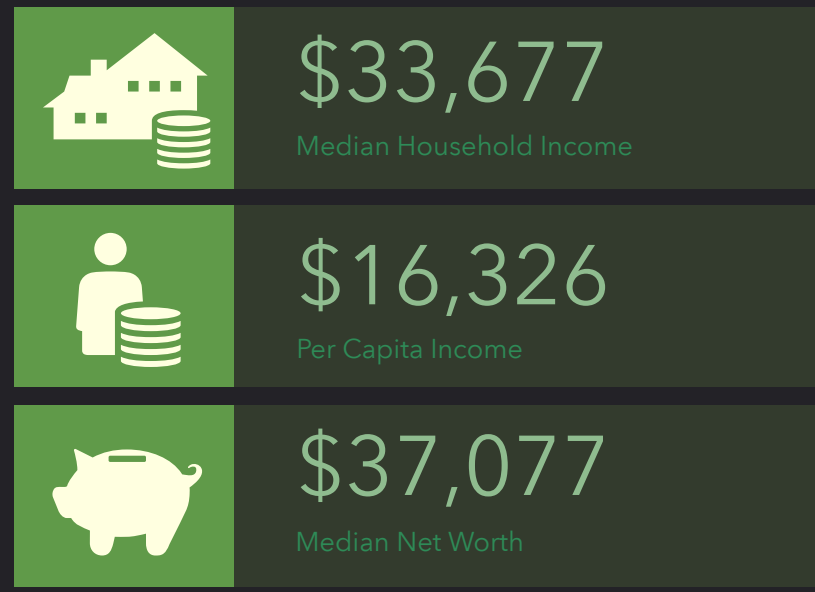

DEMOGRAPHIC PROFILE

Dooly County, GA
 Geography: County

EDUCATION

EMPLOYMENT

INCOME

KEY FACTS

This infographic contains data provided by Esri. The vintage of the data is 2019, 2024.
 © 2020 Esri

Source: This infographic contains data provided by Esri. The vintage of the data is 2019, 2024.