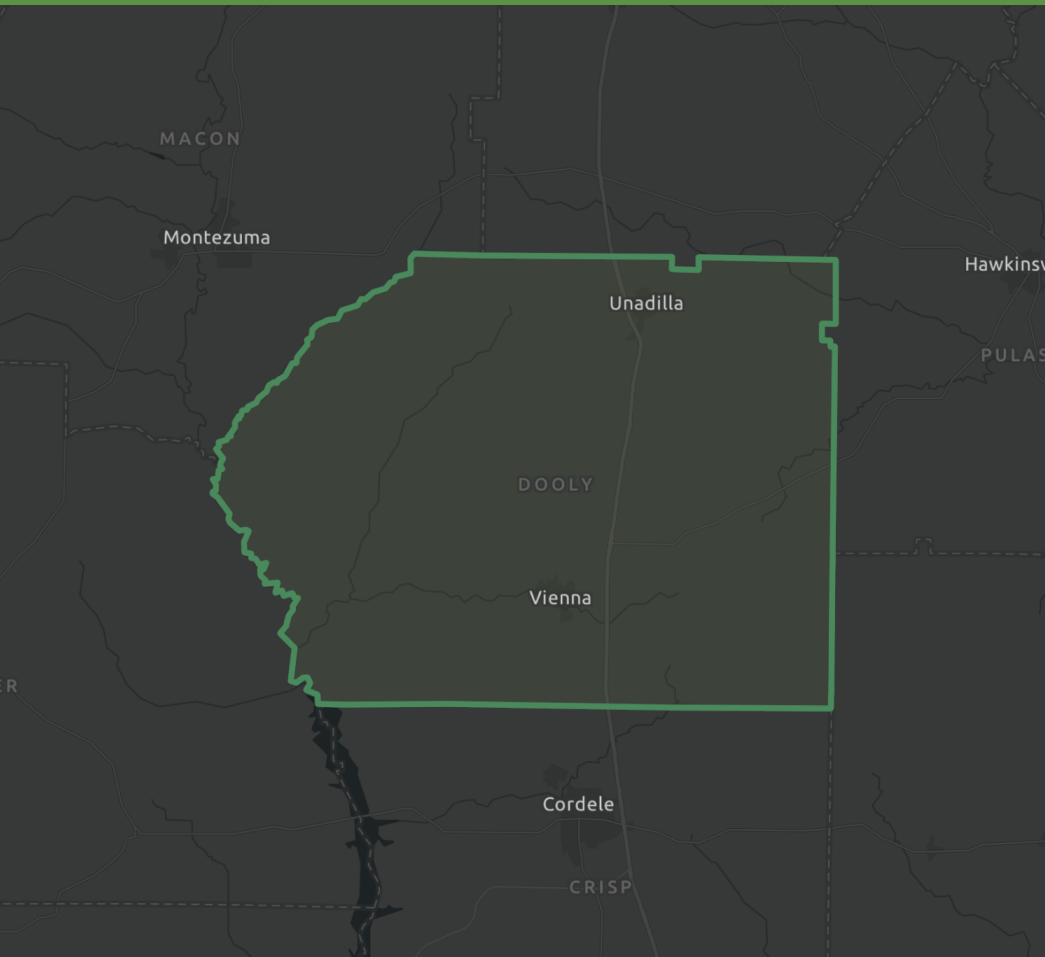

DEMOGRAPHIC PROFILE

Dooly County, GA
 Geography: County

EDUCATION

EMPLOYMENT

INCOME

KEY FACTS

This infographic contains data provided by Esri. The vintage of the data is 2019, 2024.
 © 2020 Esri

Source: This infographic contains data provided by Esri. The vintage of the data is 2019, 2024.