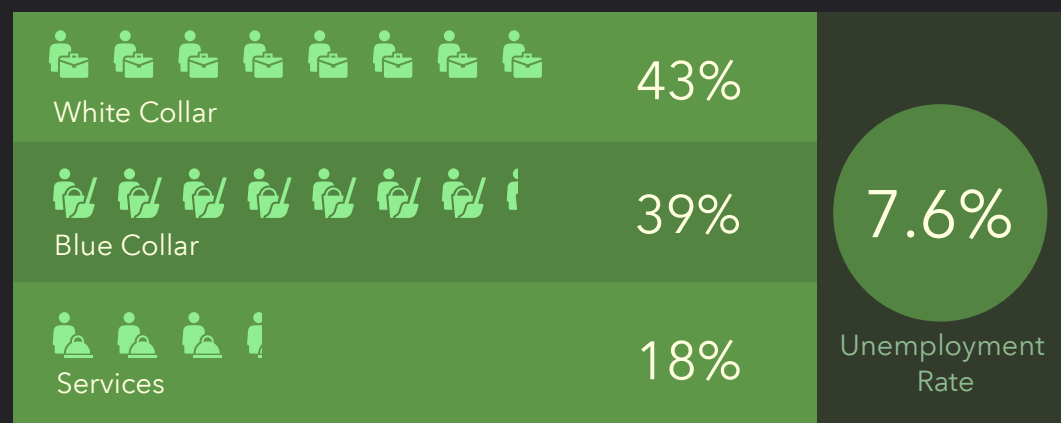

DEMOGRAPHIC PROFILE

Dooly County, GA
 Geography: County

EDUCATION

EMPLOYMENT

INCOME

KEY FACTS

This infographic contains data provided by Esri. The vintage of the data is 2019, 2024.
 © 2020 Esri

Source: This infographic contains data provided by Esri. The vintage of the data is 2019, 2024.