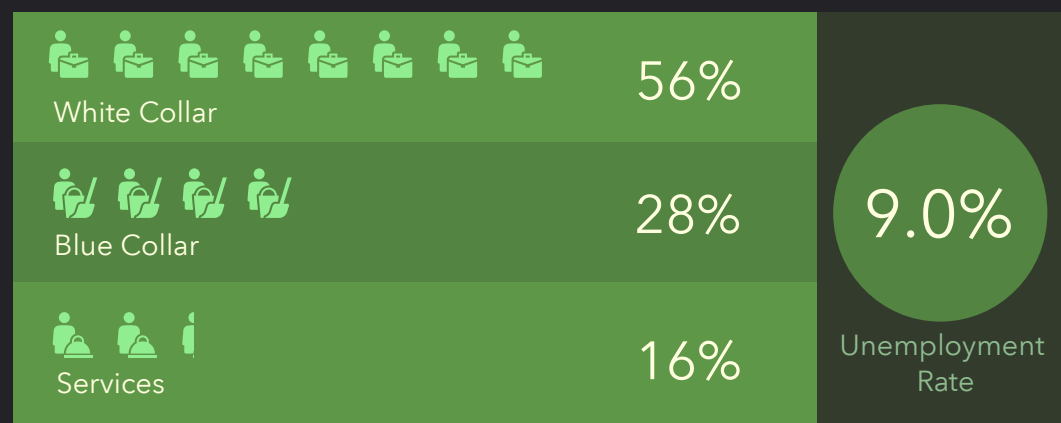

DEMOGRAPHIC PROFILE

Crisp County, GA
 Geography: County

EDUCATION

EMPLOYMENT

INCOME

KEY FACTS

HOUSEHOLD INCOME (\$)

This infographic contains data provided by Esri. The vintage of the data is 2019, 2024.
 © 2020 Esri