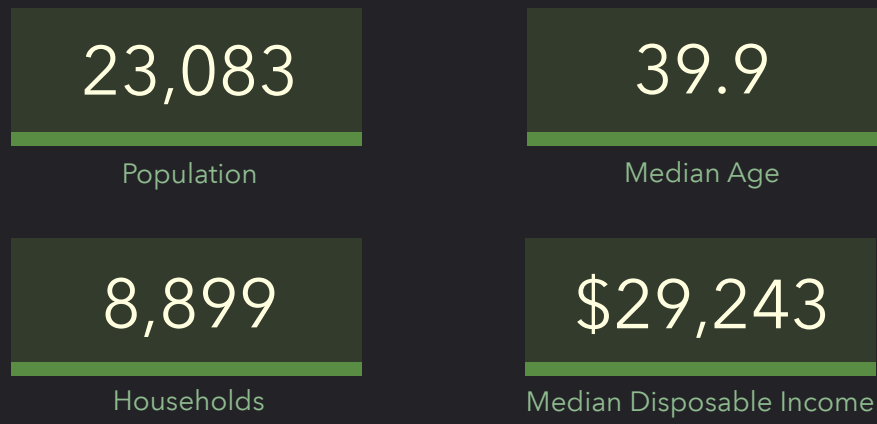

DEMOGRAPHIC PROFILE

Crisp County, GA
 Geography: County

EDUCATION

EMPLOYMENT

INCOME

KEY FACTS

HOUSEHOLD INCOME (\$)

This infographic contains data provided by Esri. The vintage of the data is 2019, 2024.
 © 2020 Esri

Source: This infographic contains data provided by Esri. The vintage of the data is 2019, 2024.