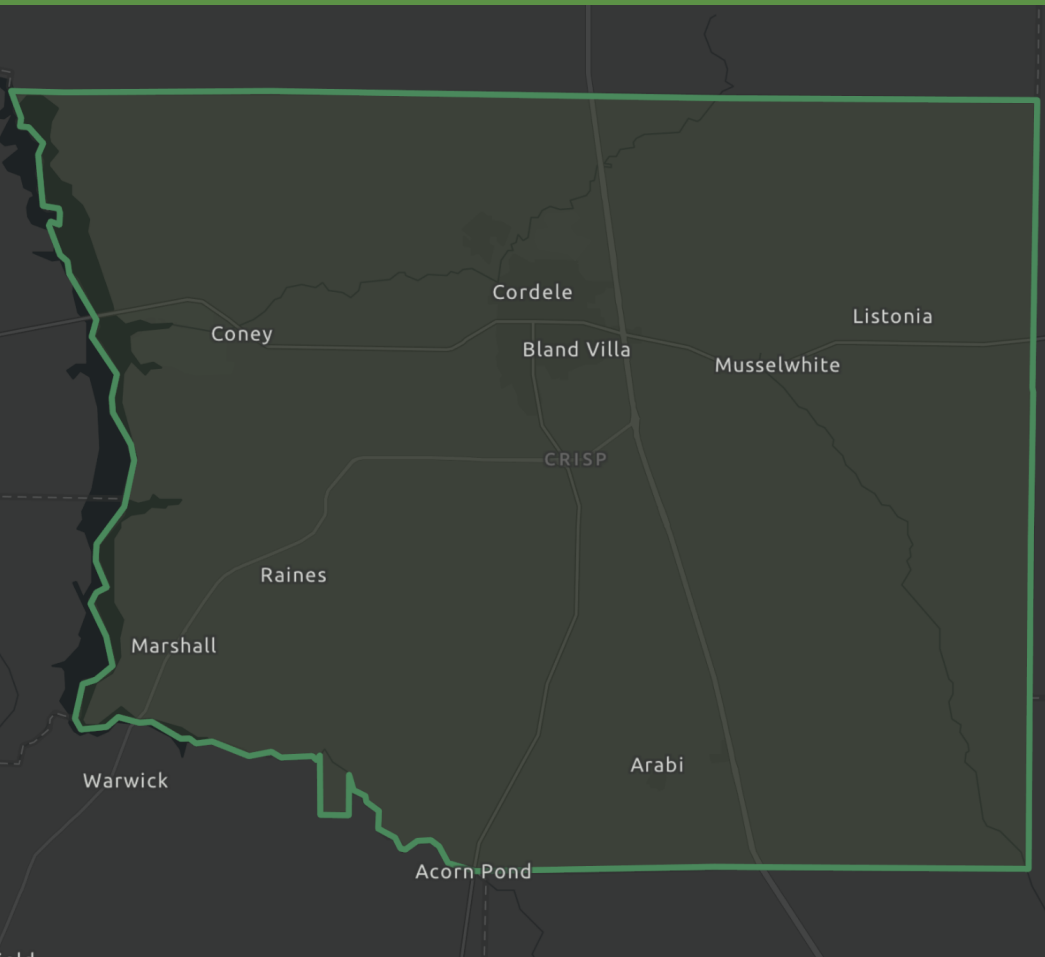

DEMOGRAPHIC PROFILE

Crisp County, GA
 Geography: County

EDUCATION

EMPLOYMENT

INCOME

KEY FACTS

HOUSEHOLD INCOME (\$)

This infographic contains data provided by Esri. The vintage of the data is 2019, 2024.
 © 2020 Esri

Source: This infographic contains data provided by Esri. The vintage of the data is 2019, 2024.