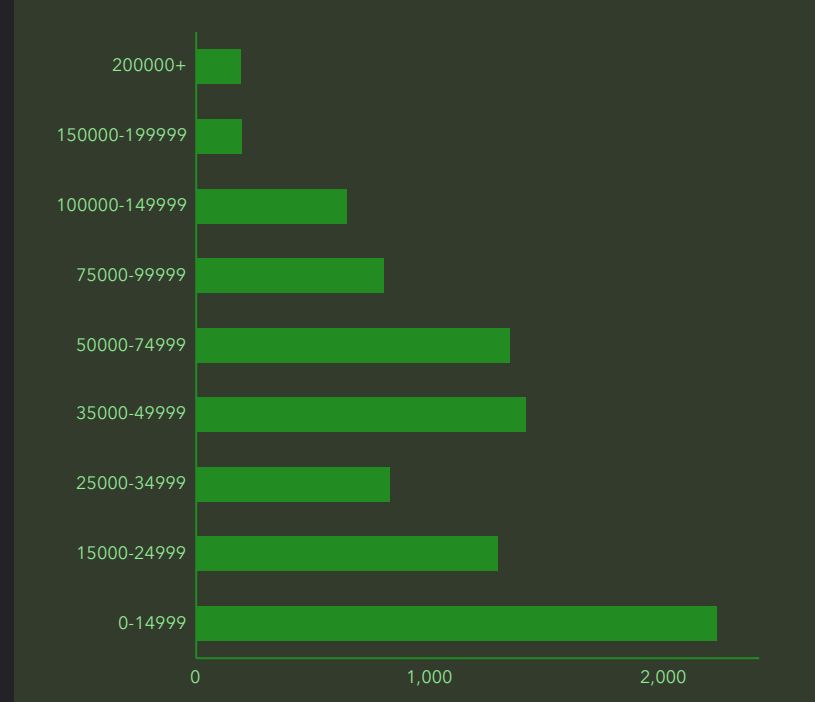

DEMOGRAPHIC PROFILE

Crisp County, GA
 Geography: County

EDUCATION

EMPLOYMENT

INCOME

KEY FACTS

HOUSEHOLD INCOME (\$)

This infographic contains data provided by Esri. The vintage of the data is 2019, 2024.
 © 2020 Esri

Source: This infographic contains data provided by Esri. The vintage of the data is 2019, 2024.