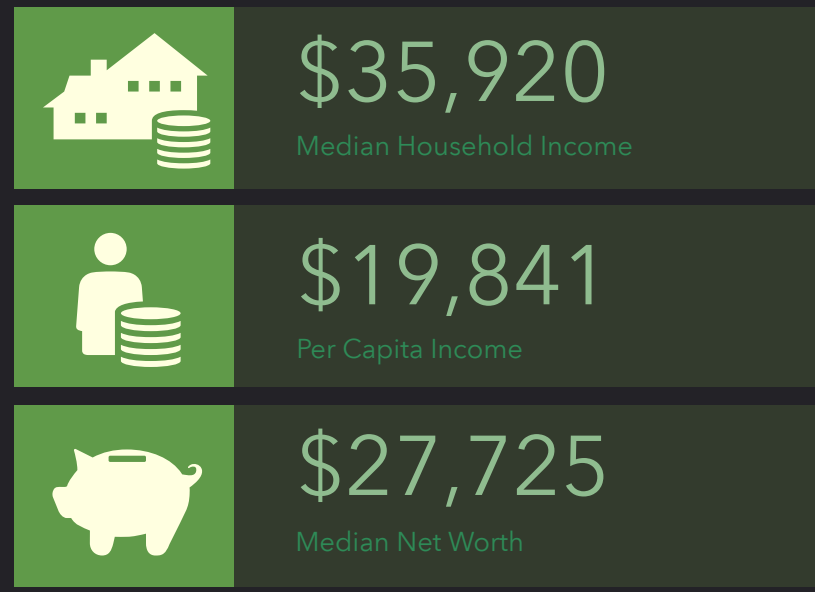

DEMOGRAPHIC PROFILE

Crisp County, GA
 Geography: County

EDUCATION

EMPLOYMENT

INCOME

KEY FACTS

HOUSEHOLD INCOME (\$)

This infographic contains data provided by Esri. The vintage of the data is 2019, 2024.
 © 2020 Esri

Source: This infographic contains data provided by Esri. The vintage of the data is 2019, 2024.