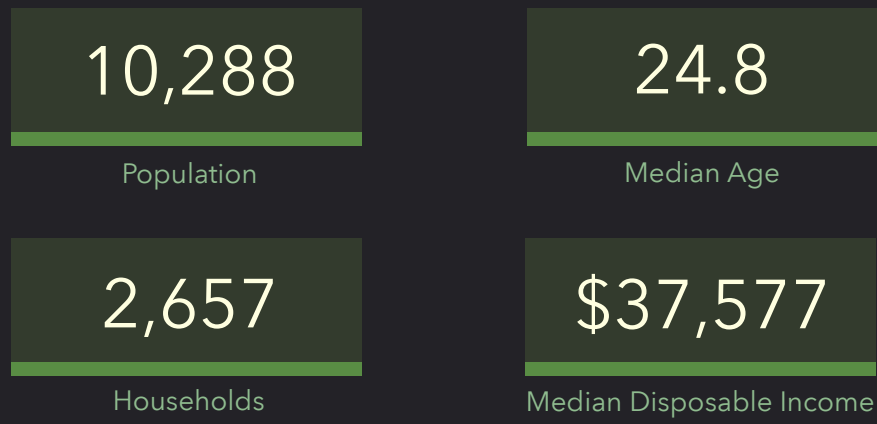

DEMOGRAPHIC PROFILE

Chattahoochee County, GA

Geography: County

EDUCATION

EMPLOYMENT

INCOME

KEY FACTS

This infographic contains data provided by Esri. The vintage of the data is 2019, 2024.
© 2020 Esri

Source: This infographic contains data provided by Esri. The vintage of the data is 2019, 2024.