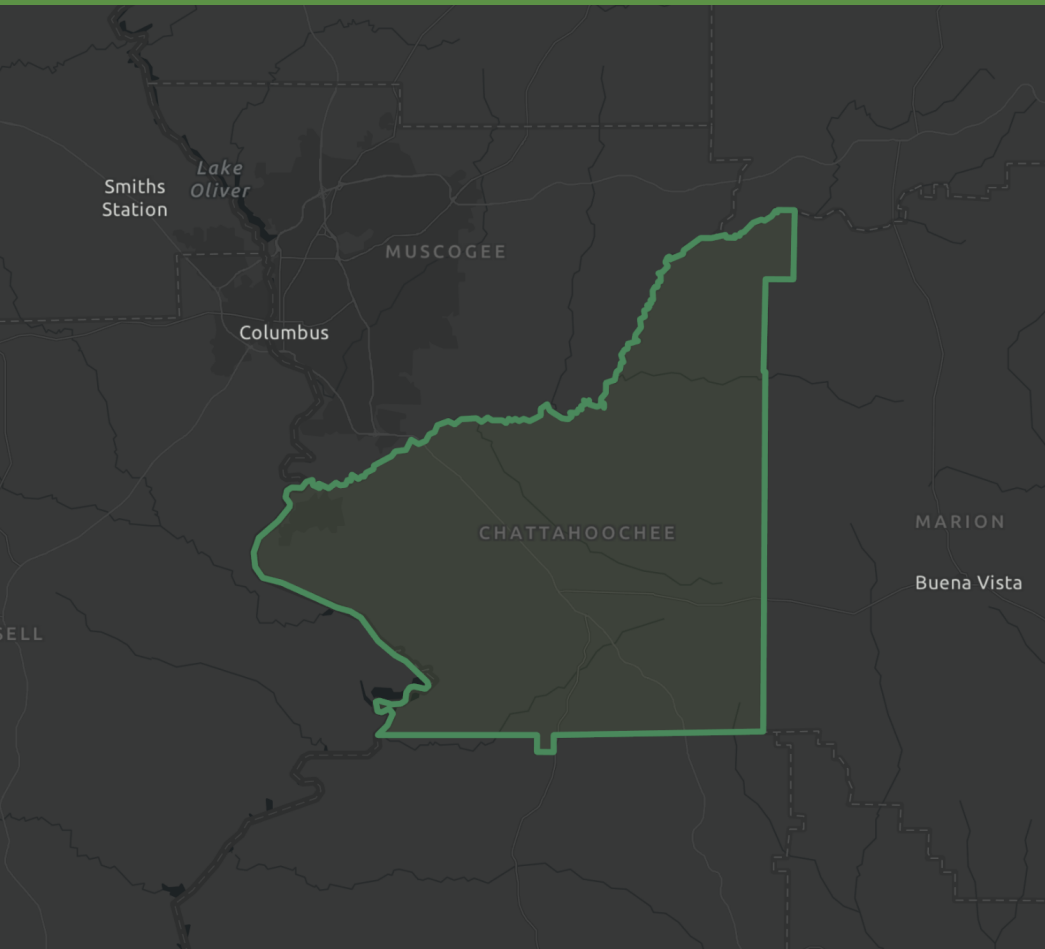

DEMOGRAPHIC PROFILE

Chattahoochee County, GA

Geography: County

EDUCATION

EMPLOYMENT

INCOME

KEY FACTS

This infographic contains data provided by Esri. The vintage of the data is 2019, 2024.
© 2020 Esri

Source: This infographic contains data provided by Esri. The vintage of the data is 2019, 2024.