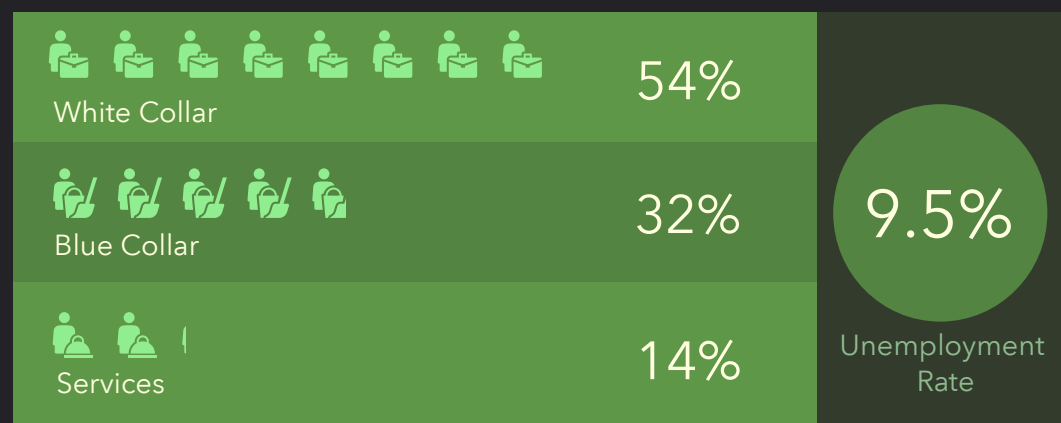

DEMOGRAPHIC PROFILE

Chattahoochee County, GA

Geography: County

EDUCATION

EMPLOYMENT

INCOME

KEY FACTS

This infographic contains data provided by Esri. The vintage of the data is 2019, 2024.
© 2020 Esri