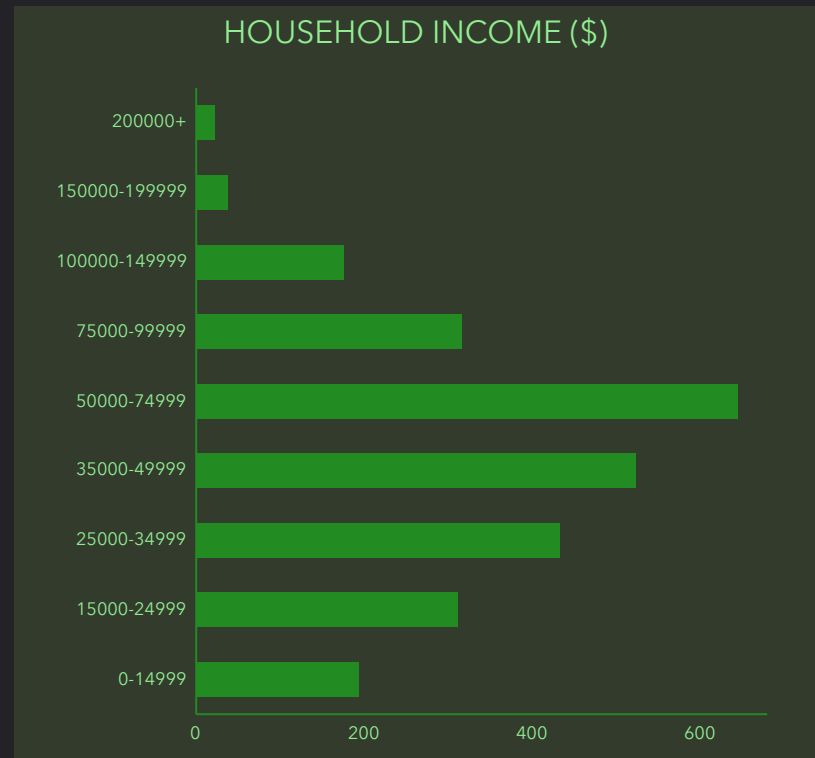

DEMOGRAPHIC PROFILE

Chattahoochee County, GA

Geography: County

EDUCATION

EMPLOYMENT

INCOME

KEY FACTS

This infographic contains data provided by Esri. The vintage of the data is 2019, 2024.
© 2020 Esri