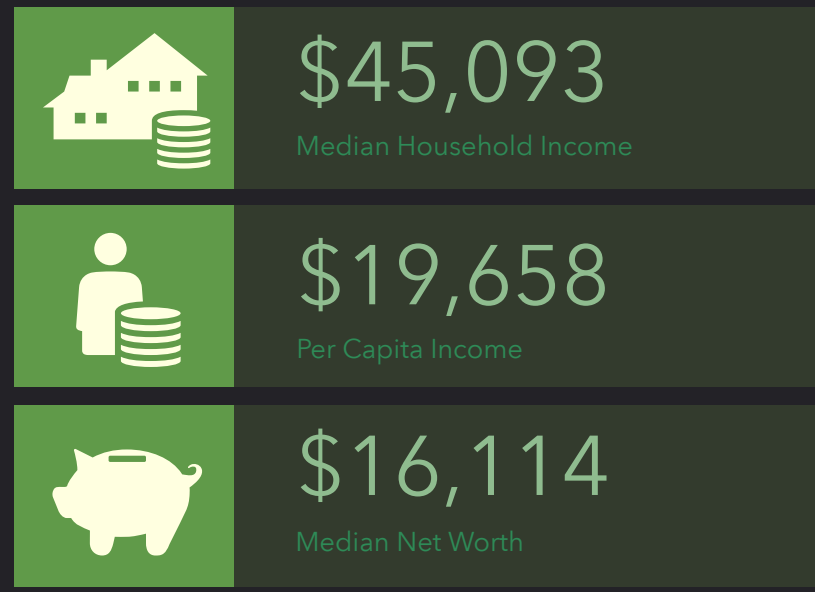

DEMOGRAPHIC PROFILE

Chattahoochee County, GA

Geography: County

EDUCATION

EMPLOYMENT

INCOME

KEY FACTS

This infographic contains data provided by Esri. The vintage of the data is 2019, 2024.
© 2020 Esri

Source: This infographic contains data provided by Esri. The vintage of the data is 2019, 2024.