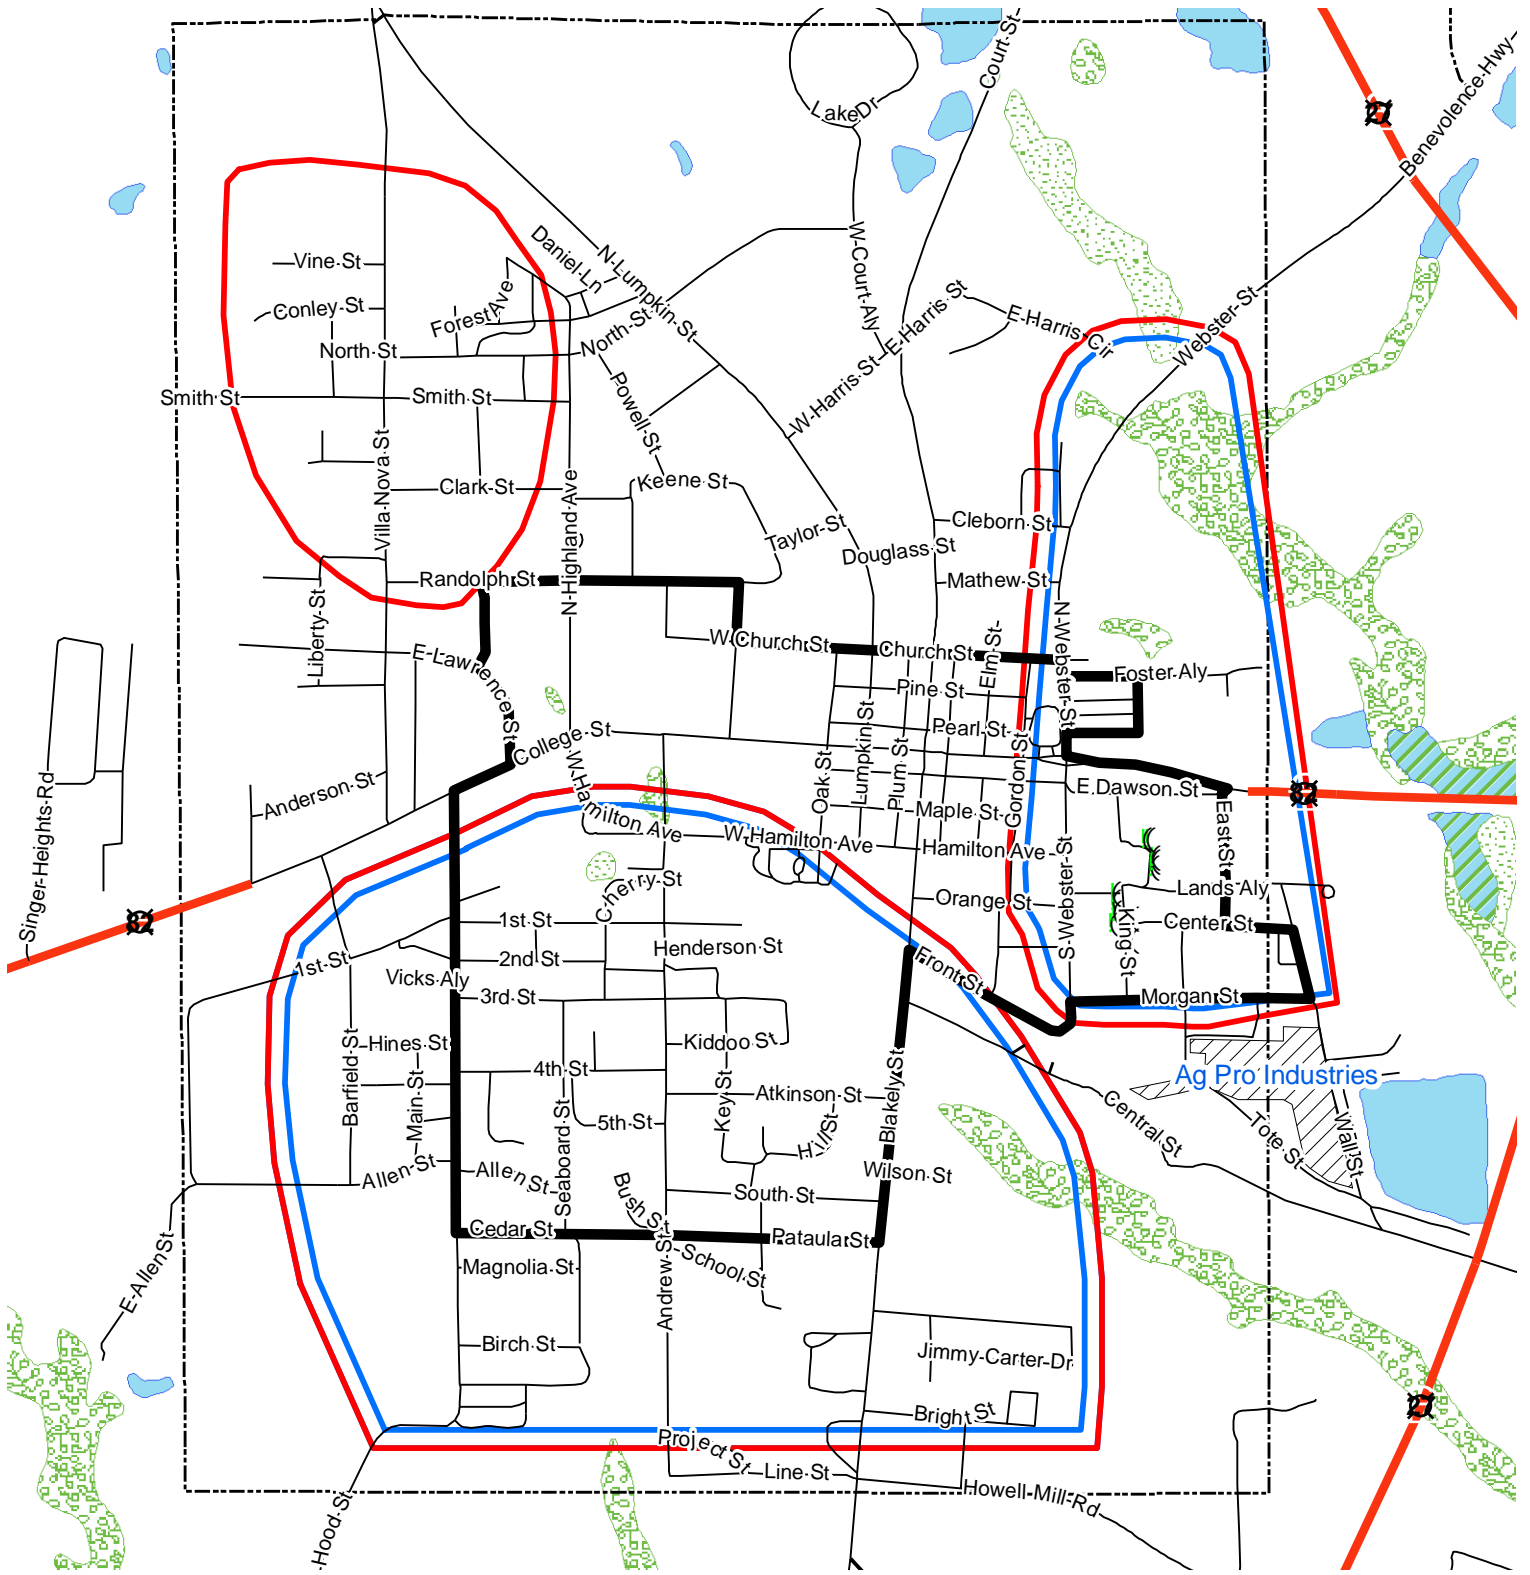

Cuthbert, Georgia

Cuthbert Redevelopment Plan

Ag Pro Industries

0.5 0.25 0 0.5 Miles