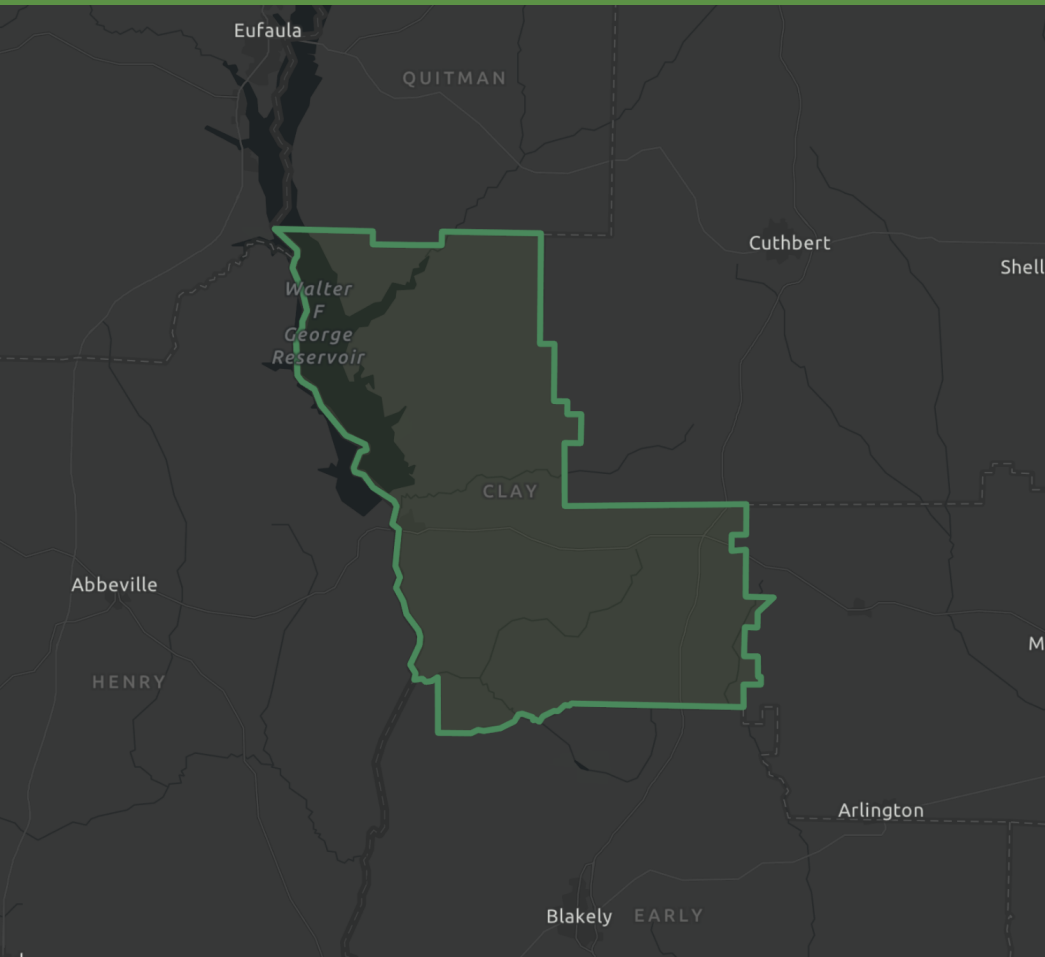

# DEMOGRAPHIC PROFILE

Clay County, GA

Geography: County

## EDUCATION

## KEY FACTS

This infographic contains data provided by Esri. The vintage of the data is 2019, 2024.  
© 2020 Esri

Source: This infographic contains data provided by Esri. The vintage of the data is 2019, 2024.