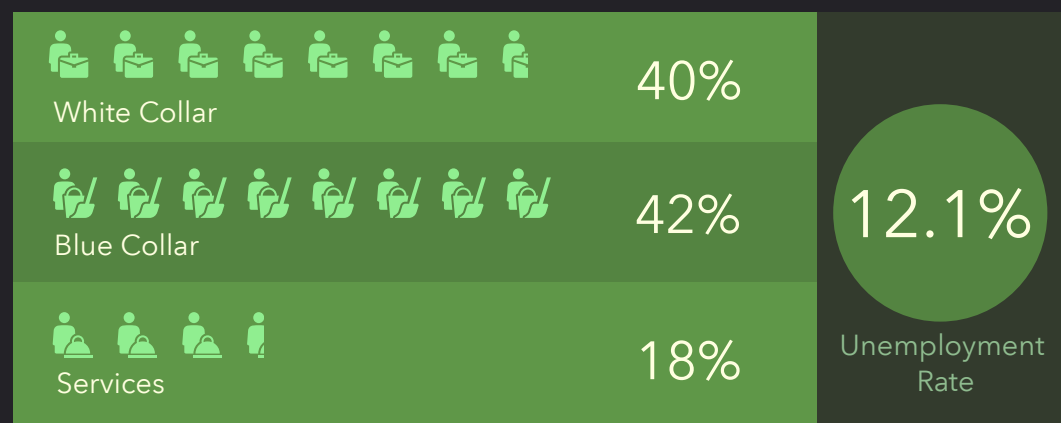

EMPLOYMENT