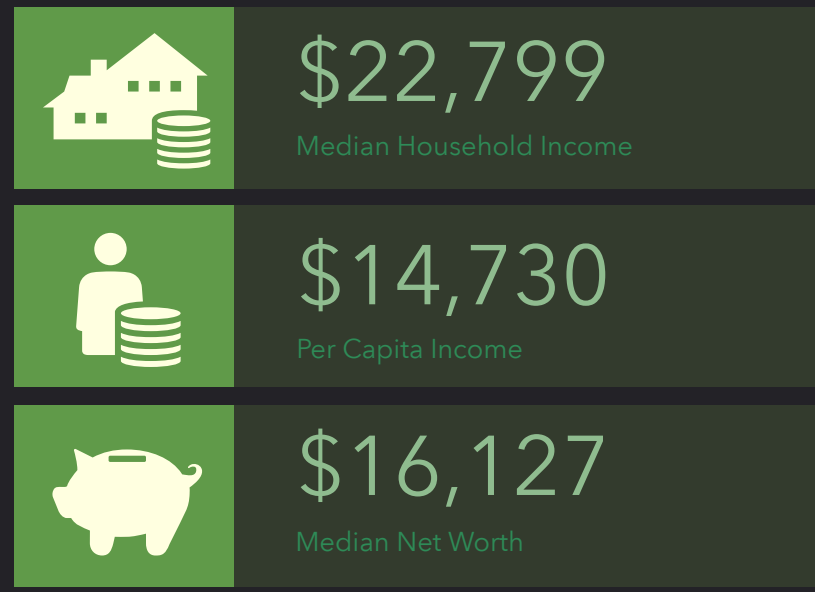

# DEMOGRAPHIC PROFILE

Clay County, GA

Geography: County

## INCOME